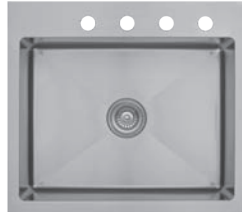

ELITE SERIES

These sinks are constructed from the finest 16 gauge stainless steel. With 15mm radius corners and a soft satin brushed finish, these sinks will be the focal point of your kitchen. Our handmade sinks come in a variety of undermount styles for solid surface & stone countertops. For replacing your sink in an existing countertop, consider a top mount sink such as the EL-30 or EL-35.

EL-78R

EL-78L

EL-88

EL-30

EL-35

Model	Description	External Dimensions	Gauge
EL-84	Single bowl with apron	33" x 22 ¹ / ₄ " x 10"	16
EL-86	Double bowl with apron	33" x 22 ¹ / ₄ " x 10"	16
EL-87	Double bowl with apron	36" x 22 ¹ / ₄ " x 10"	16
EL-88	Double bowl with apron	36" x 22 ¹ / ₄ " x 10"	16
EL-71	Bar/prep bowl	15" x 20" x 10"	16
EL-73	Single bowl	23" x 18" x 10"	16
EL-75	Large single bowl	30" x 18" x 10"	16
EL-76	Double equal bowl	32" x 19" x 10"	16
EL-78R	Large/small bowl	33" x 22" x 10"	16
EL-78L	Large/small bowl	33" x 22" x 10"	16
EL-30	Single bowl	25" x 22" x 9"	16
EL-35	Double equal bowl	33" x 22" x 9"	16