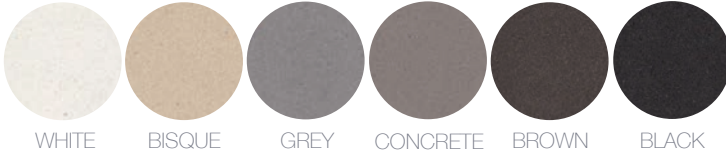

QUARTZ

Quartz sinks available in six colors

GREY

CONCRETE

BROWN

BLACK