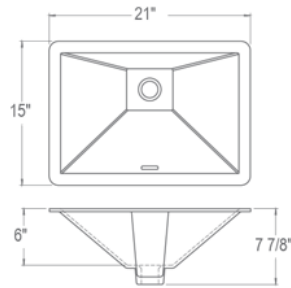

#1409-CWH
CDN List $280

WITH OVERFLOW
Use Drain: 9297 or 9295