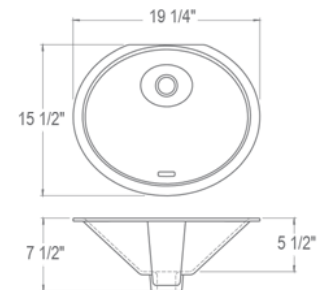

#1412-CWH
CDN List $220

#1412-CBN
CDN List $220

WITH OVERFLOW
Use Drain: 9297 or 9295