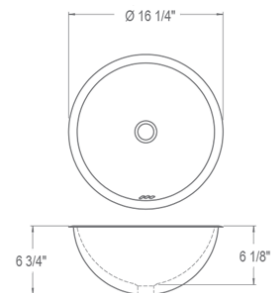

****WITHOUT OVERFLOW****
Use Drain: 9290, 9298, 9296

SIMPLY STAINLESS

#1201-P
#1201-B

CDN List \$366

****WITHOUT OVERFLOW****
Use Drain: 9290, 9298, 9296

#1220-P
#1220-B

CDN List \$538

****WITH OVERFLOW****
Use Drain: 9297, 9295