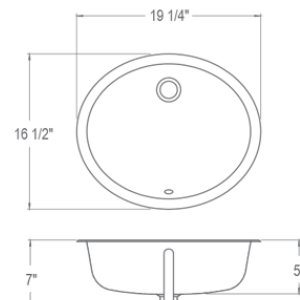

#1228-P
#1228-B

CDN List \$658

****WITH OVERFLOW****
Use Drain: 9297 or 9295

#1300-P
#1300-B

CDN List \$538

****WITH OVERFLOW****
Use Drain: 9297 or 9295

DRAINS AND ACCESSORIES

MOUNTING RING