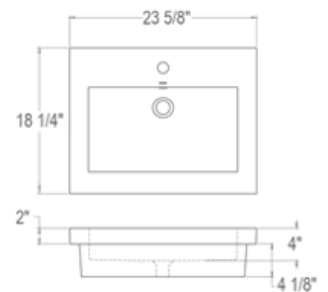

#1419-1-CWH
CDN List $890

#1419-8-CWH
CDN List $890

WITH OVERFLOW
Use Drain: 9297 or 9295