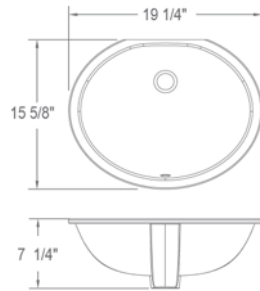

CLASSICALLY REDEFINED – VITREOUS CHINA

#1401-CWH
CDN List $126

#1401-CBN
CDN List $126

WITH OVERFLOW
Use Drain: 9297 or 9295