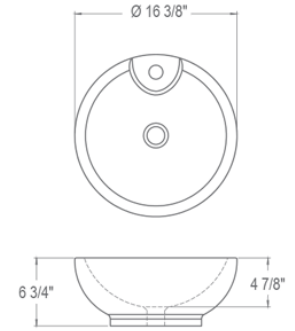

#1451-CWH

CDN List $394

WITH OVERFLOW
Use Drain: 9297 or 9295