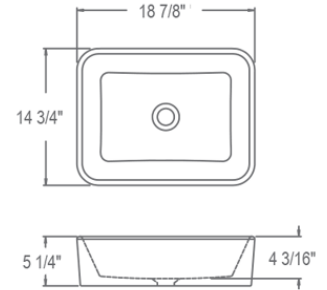

****WITHOUT OVERFLOW****
Use Drain: 9290, 9298, 9296

#1454-CWH

CDN List \$402

****WITHOUT OVERFLOW****
Use Drain: 9290, 9298, 9296

#1458-CWH

CDN List \$392

****WITHOUT OVERFLOW****
Use Drain: 9290, 9298, 9296