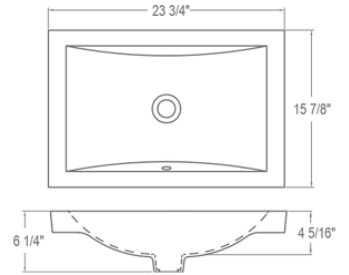

CDN List \$484

****WITH OVERFLOW****
Use Drain: 9297 or 9295

#14107-CWH

CDN List \$696

****WITH OVERFLOW****
Use Drain: 9297 or 9295

SOLID SURFACE COLLECTION

#1839-24-SSA – CDN List \$560

#1839-34-SSA – CDN List \$730