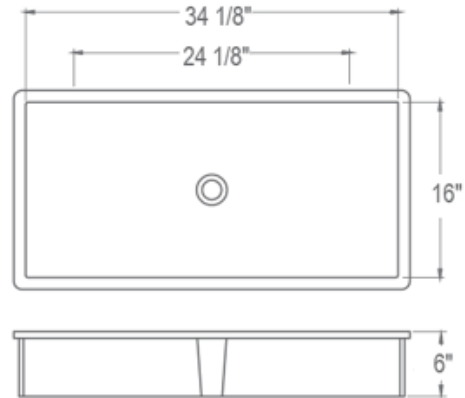

SOLID SURFACE COLLECTION

#1839-24-SSA – CDN List $560

#1839-34-SSA – CDN List $730

WITH OVERFLOW
Use Drain: 9297 or 9295