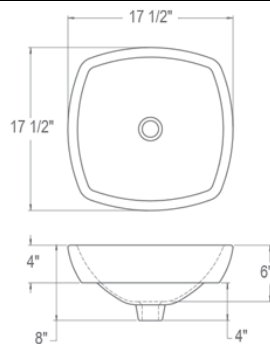

#1423-CWH
CDN List $410

WITHOUT OVERFLOW
Use Drain: 9290, 9296, 9298