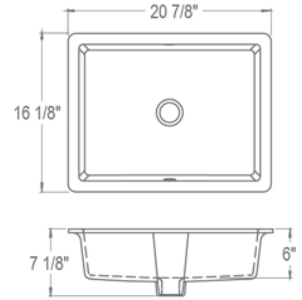

****WITHOUT OVERFLOW****
Use Drain: 9290, 9298, 9296

#1467-CWH

CDN List \$492

****WITHOUT OVERFLOW****
Use Drain: 9290, 9298, 9296

#1482-CWH

CDN List \$240

****WITH OVERFLOW****
Use Drain: 9297 or 9295

#1489-CWH