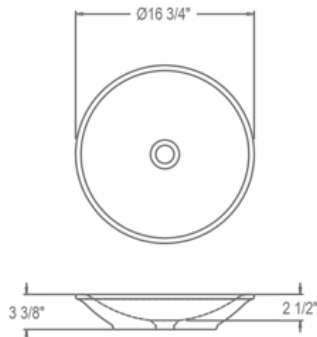

WITHOUT OVERFLOW – Use Drain: 9290, 9298, 9296

#2806 Series - CDN List $650
COLOURS: MST, ABS, SHA, LAG, DEP, HNC