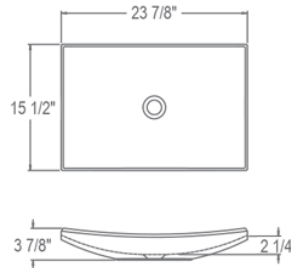

#1443-CWH

CDN List $460

WITHOUT OVERFLOW
Use Drain: 9290, 9298, 9296