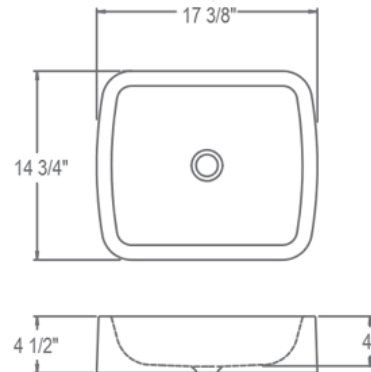

WITHOUT OVERFLOW – Use Drain: 9290, 9298, 9296

#2804 Series - CDN List $620
COLOURS: MST, ABS, SHA, DEP, OBS, HNC