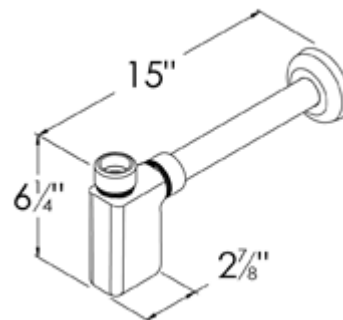

DRAINS AND ACCESSORIES

MOUNTING RING

#9020-CP/SN

CDN List $70

NON-CLOSING - WITHOUT OVERFLOW

#9290-CP/SN

CDN List $110

GRID DRAIN- WITH OVERFLOW

#9295-CP/SN

CDN List $80

GRID DRAIN- WITHOUT OVERFLOW

#9296-CP/SN

CDN List $80

PUSH & SEAL- WITH OVERFLOW

#9297-CP/SN

CDN List $120

PUSH & SEAL- WITHOUT OVERFLOW

#9298-CP/SN

CDN List $120

BOTTLE TRAP

#9102-CP/SN

CDN List $250