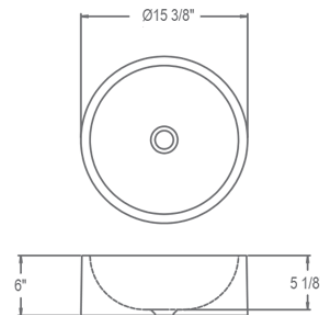

WITHOUT OVERFLOW – Use Drain: 9290, 9298, 9296