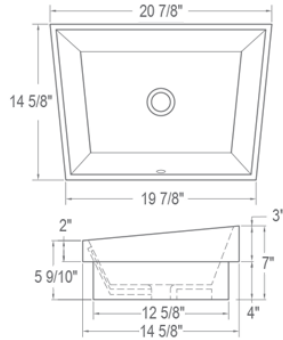

#1489-CWH

CDN List $484

WITH OVERFLOW
Use Drain: 9297 or 9295