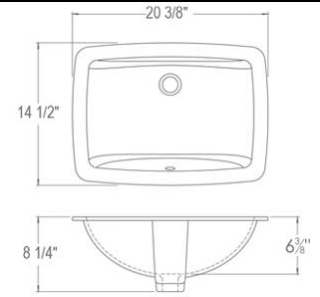

#1402-CWH
CDN List $190

#1402-CBN
CDN List $190

WITH OVERFLOW
Use Drain: 9297 or 9295