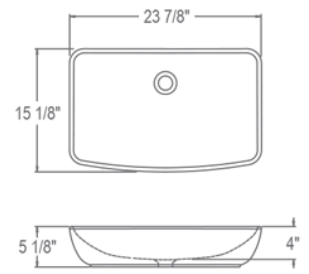

#1445-CWH

CDN List $488

WITHOUT OVERFLOW
Use Drain: 9290, 9298, 9296