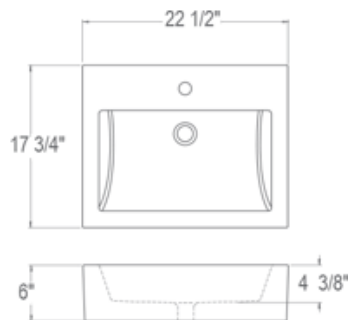

#1417-1-CWH
CDN List $460

#1417-8-CWH
CDN List $460

WITH OVERFLOW
Use Drain: 9297 or 9295