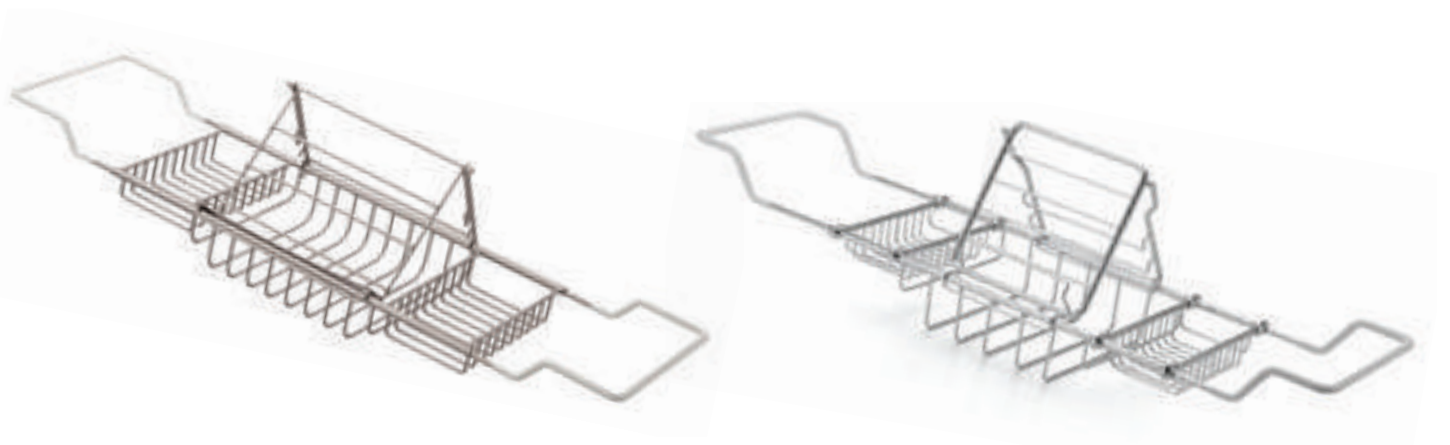

Tub/Sink Accessories

BATHTUB CADDY - READING RACK

27" L x 7 1/2" W

Extends to 37 1/2" long

Removable reading rack

31420-CH	Chrome	$215
31420-BN	Brushed Nickel	$220

DELUXE BATHTUB CADDY

Solid Brass 27" L x 8" W

Extends to 42" long, Solid Brass

Reading rack sold separately

31500-CH	Chrome	$250
31500-BN	Brushed Nickel	$290
31500-AB	Antique Bronze	$290
31650-AB	Reading rack, Solid Brass Antique Bronze	$165