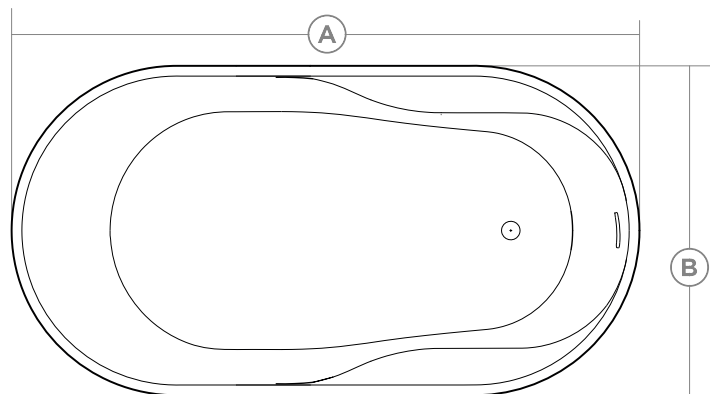

A Length	B Width	C Height	D Immersion Depth
60"	31 ½"	30"	15 ¾"