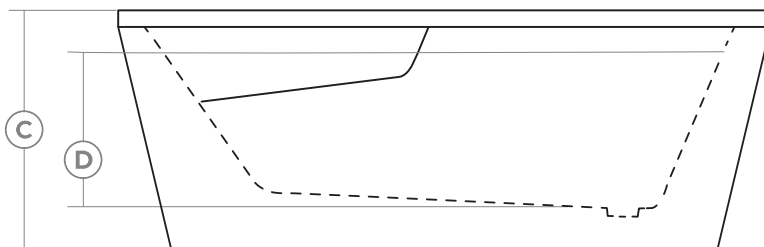

A Length	B Width	C Height	D Immersion Depth
59 7/8"	31 7/8"	23 5/8"	15 3/4"

Marlo

Part # 44343

Features

- Two-piece design
- Slotted overflow
- Clicker style pop-up drain
- Deck mount faucet compatible
- Flow through style drain
- Internal steel frame
- Adjustable legs

Upgrades (See pg. 3-12 for details)

- Chromatherapy
- Lateral Air
- Roughin EZ Drain
- ComfortWarm™
- VIBE Sound
- Aromatherapy
- Colored drain options available
  (See pg. 8-9 in this section)