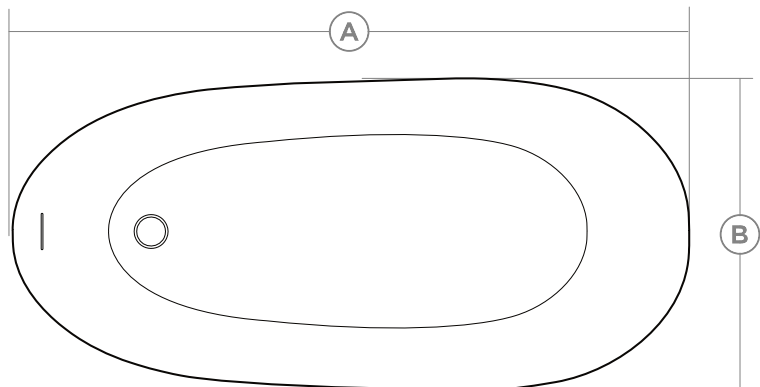

A Length	B Width	C Height	D Immersion Depth
70 7/8"	31 1/2"	31 1/2"	15 1/2"