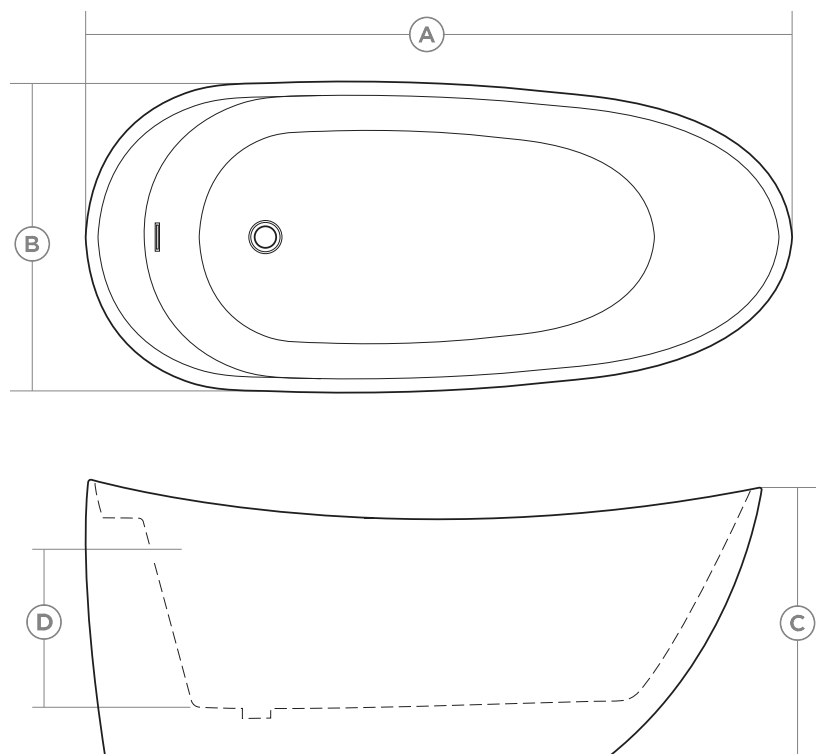

A Length	B Width	C Height	D Immersion Depth
67"	29 ½"	27 ½"	16"