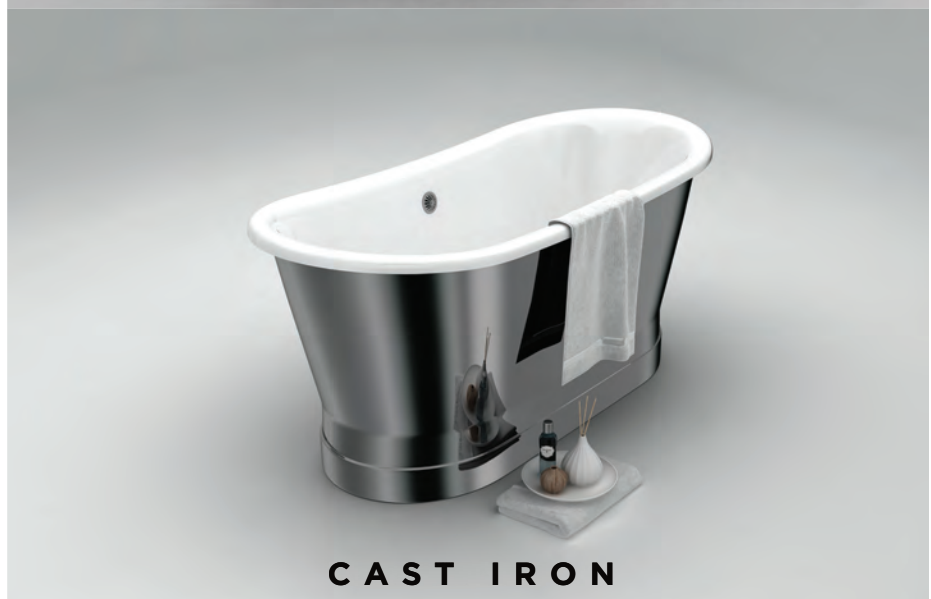

### Upgrades

- Roughin EZ Drain  
(See page 7 in this section)
- W&O sold separately  
(See page 10 in this section)

**CAST IRON**