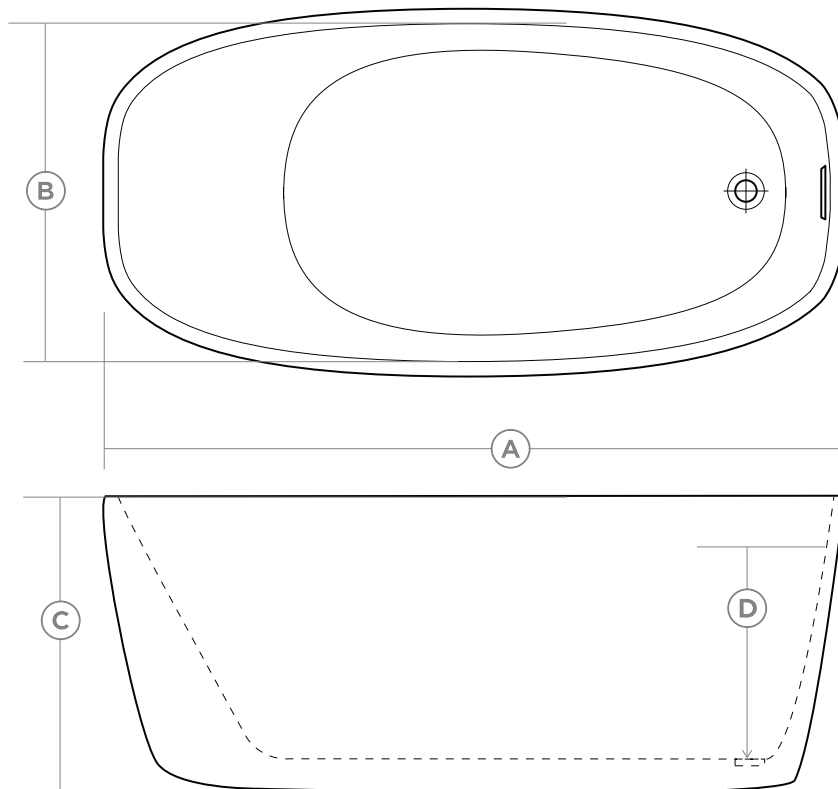

A Length	B Width	C Height	D Immersion Depth
59 1/4"	29 5/8"	23 5/8"	16 1/2"

Zaria

Part #44380

Features

- Seamless one-piece design
- Slotted overflow
- Clicker style pop-up drain
- Flow through style drain
- Internal steel frame
- Adjustable legs

Upgrades (See pg. 3-12 for details)

- Roughin EZ Drain
- VIBE Sound
- Colored drain options available
  (See pg. 8-9 in this section)