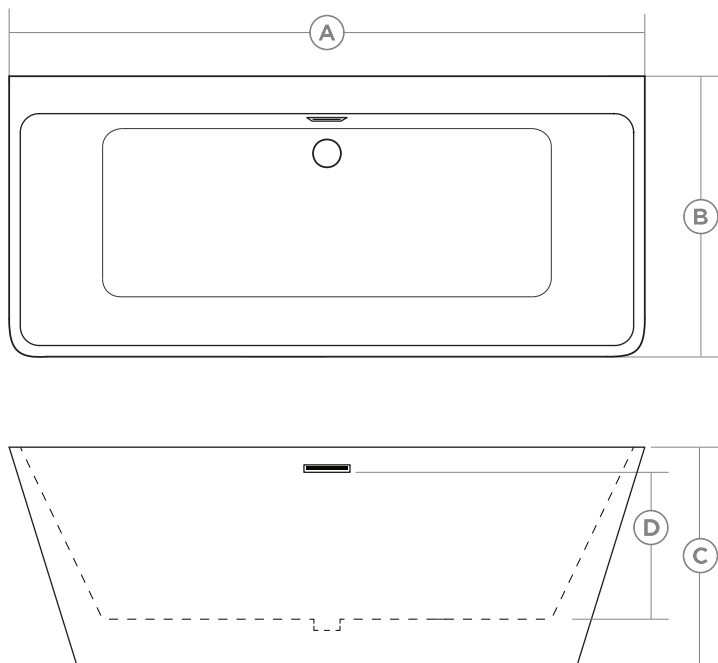

A Length	B Width	C Height	D Immersion Depth
59"	29 5/8"	22 7/8"	15 1/4"