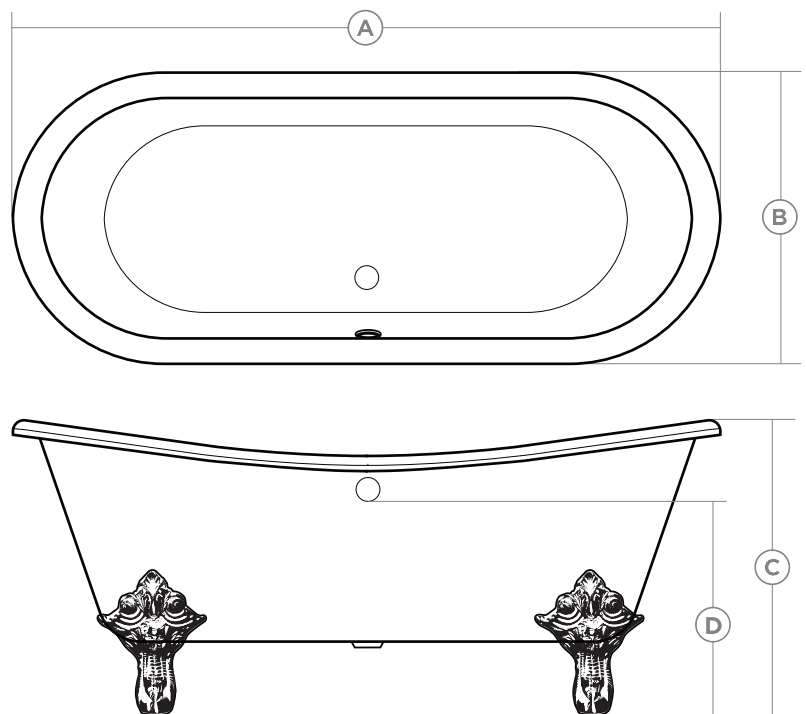

Upgrades (See page 3 for detail)

- W&O Options

A Length	B Width	C Height	D Immersion Depth
72"	30 ¾"	28 ½"	15"