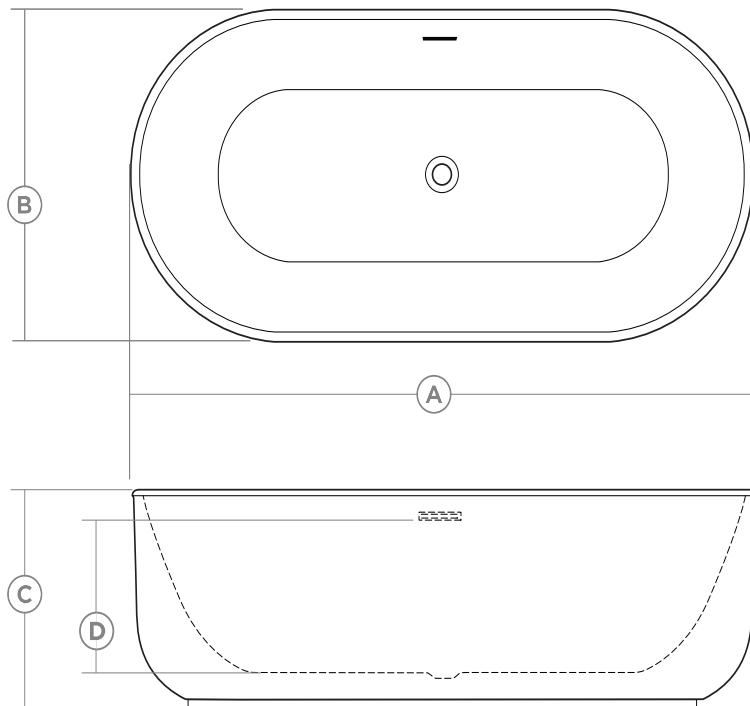

A Length	B Width	C Height	D Immersion Depth
59"	31 ¼"	23 ⅝"	15 ⅝"
66 ⅝"	31 ¼"	23 ⅝"	15 ⅝"