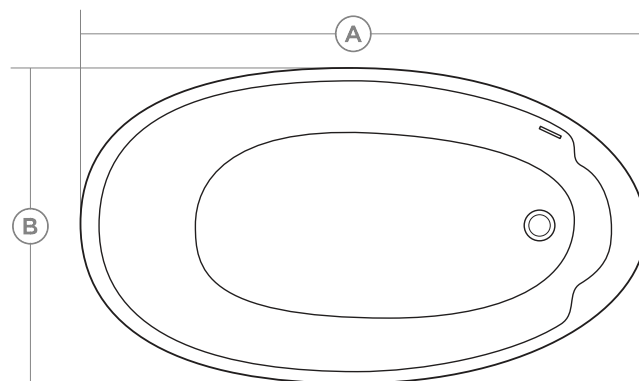

A Length	B Width	C Height	D Immersion Depth
63"	35 ½"	22 ⅞"	14 ¾"