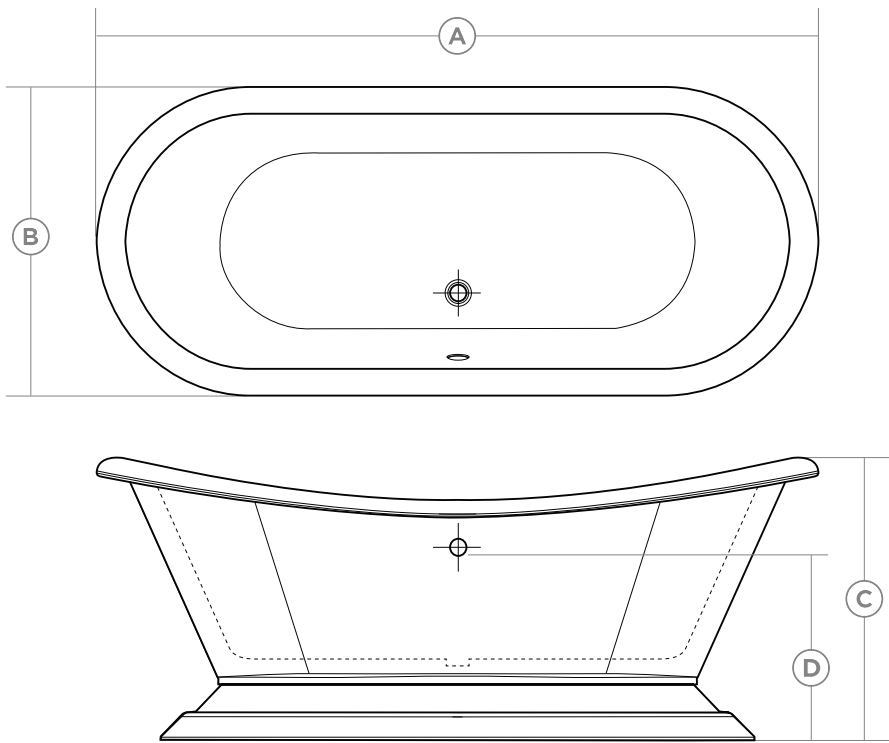

4 | Freestanding Baths
Cast Iron

Scylla

Part # 48050

Features

- Double ended bathing well
- Cast Iron interior
- Centre drain
- High-gloss painted steel skirt
- Contoured accent plinth

Upgrades

- Roughin EZ Drain
  (See page 7 in this section)
- W&O sold separately
  (See page 10 in this section)

A Length	B Width	C Height	D Immersion Depth
72 ¼"	30 ½"	28 ¾"	14"