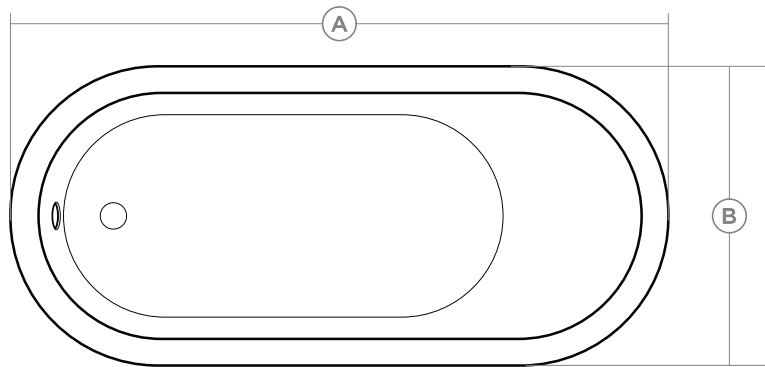

2 | Clawfoot Baths
Cast Iron

A Length	B Width	C Height	D Immersion Depth
61"	30 3/4"	29 3/8"	14"
66 7/8"	30 3/4"	29 3/8"	14"

Triton

Part #

61" - 48020

67" - 48022

Material

Cast Iron

Features

- Rolled rim
- Gently sloping backrest
- Smooth floor
- End drain
- Includes chrome legs, shipped separately

Upgrades (See page 3 for detail)

- W&O Options