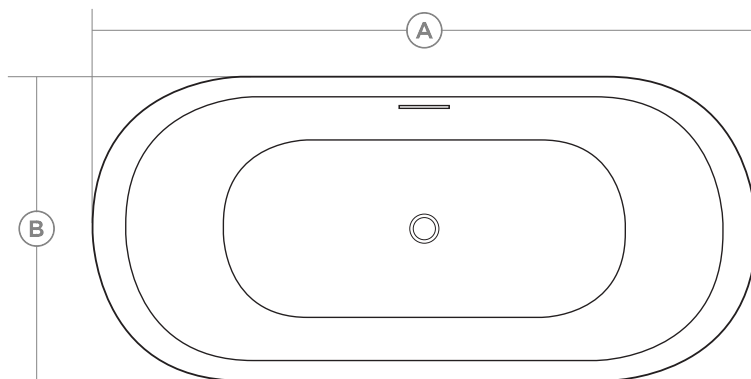

A Length	B Width	C Height	D Immersion Depth
62 5/8"	29 5/8"	22 1/2"	14 1/4"