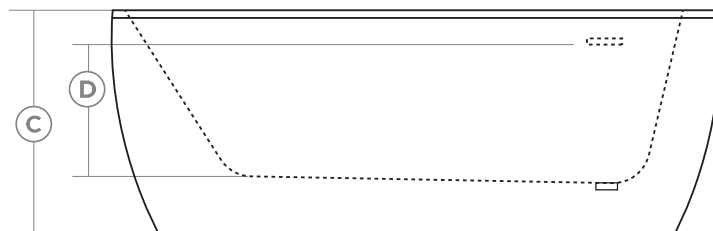

A Length	B Width	C Height	D Immersion Depth
63"	35 ½"	22 ⅞"	14 ¾"