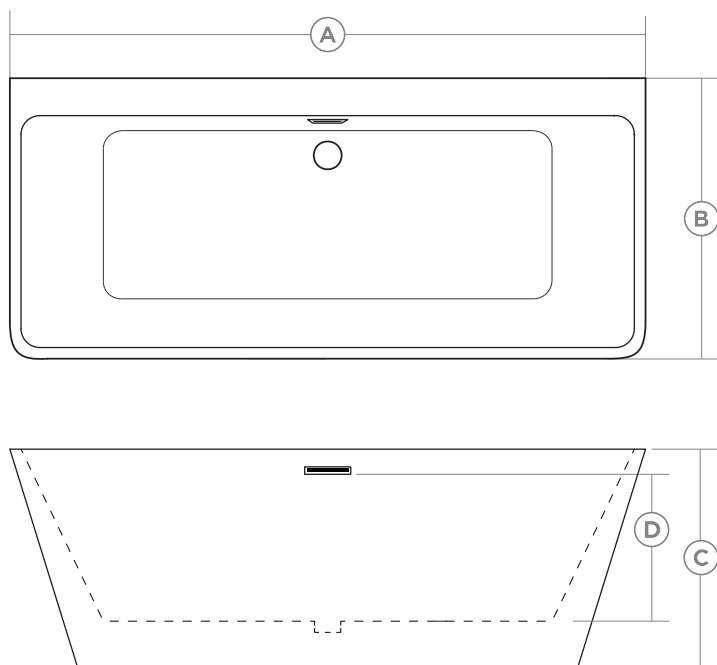

A Length	B Width	C Height	D Immersion Depth
59"	29 5/8"	22 7/8"	15 1/4"