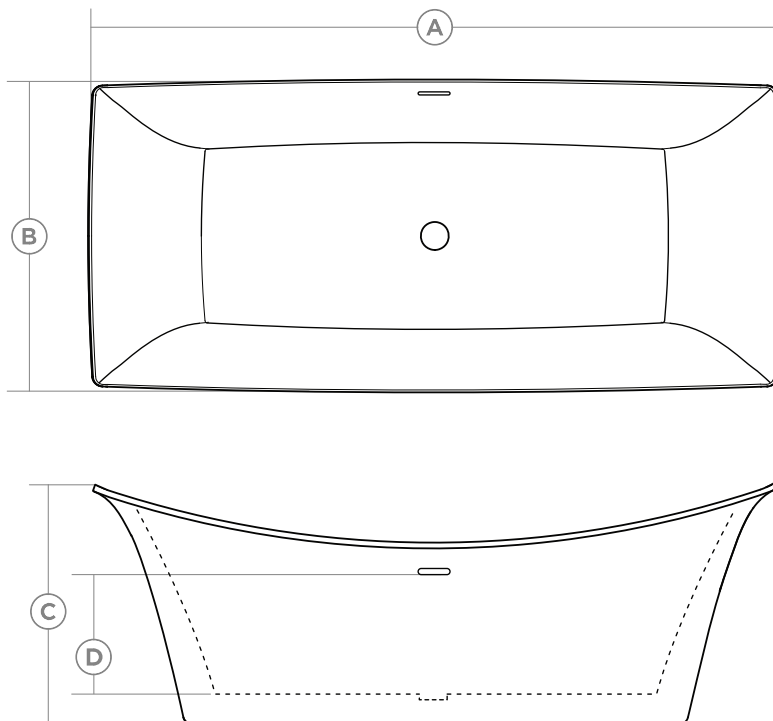

4 | Freestanding Baths
Acrylic

Arya

Part # 44317

Features

- Seamless one-piece design
- Slotted overflow
- Clicker style pop-up drain
- Flow through style drain
- Internal steel frame
- Adjustable legs

Upgrades (See pg. 3-12 for details)

- Roughin EZ Drain
- VIBE Sound
- Colored drain options available (See pg. 8-9 in this section)

A Length	B Width	C Height	D Immersion Depth
68 1/2"	30 7/8"	30 1/4"	14"