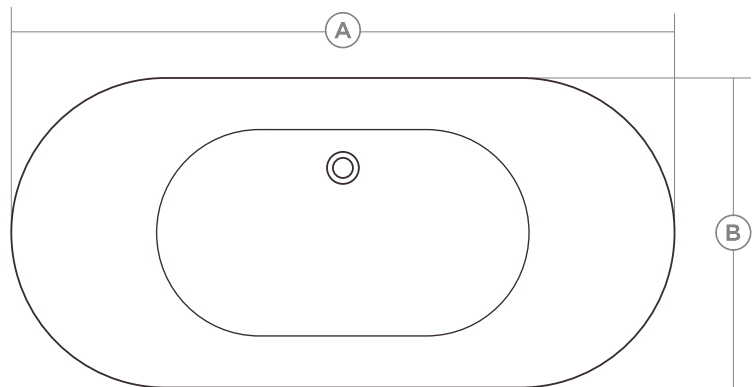

A Length	B Width	C Height	D Immersion Depth
66 ¼"	31 ⅛"	28 ¾"	14"