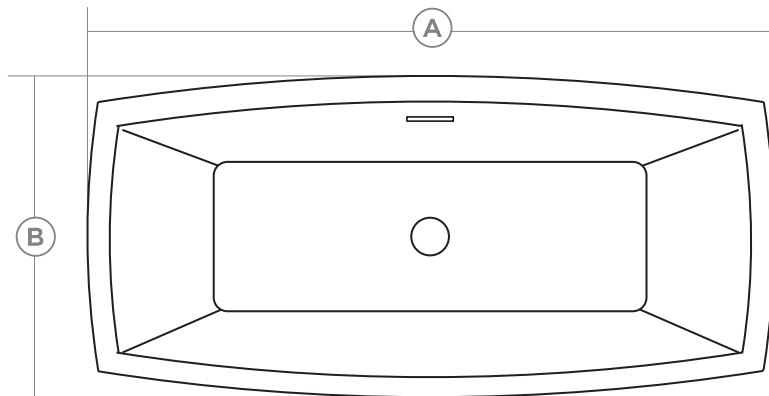

A Length	B Width	C Height	D Immersion Depth
59"	29 ½"	23 ½"	15 ⅝"
67"	31 ⅞"	23 ½"	15 ⅝"