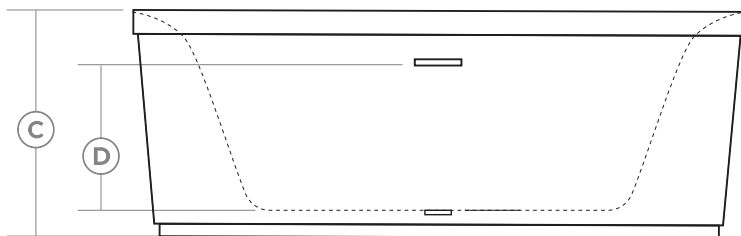

A Length	B Width	C Height	D Immersion Depth
67"	33 ½"	23 ¼"	14 ½"

Clarice

Part # 44407

Features

- Two-piece design
- Slotted overflow
- Clicker style pop-up drain
- Deck mount faucet compatible
- Flow through style drain
- Internal steel frame
- Adjustable legs

Upgrades (See pg. 3-12 for details)

- Chromatherapy
- Lateral Air
- Roughin EZ Drain
- 2 x ComfortWarm™
- VIBE Sound
- Aromatherapy
- Colored drain options available
  (See pg. 8-9 in this section)