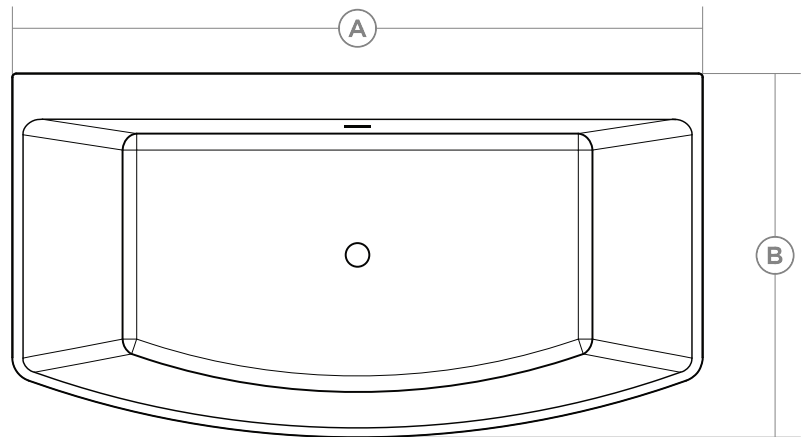

A Length	B Width	C Height	D Immersion Depth
66"	31 1/2"	23 5/8"	14 3/8"