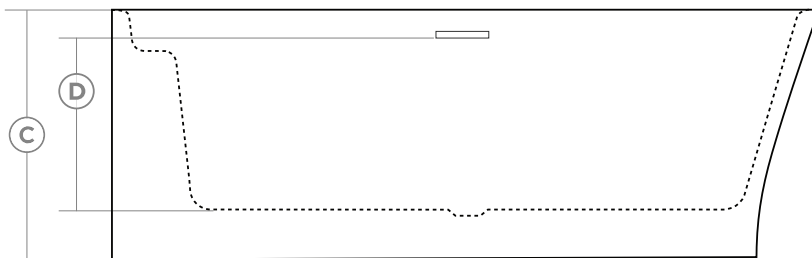

Milla

Part #

LH - 44605

RH - 44606

Features

- Seamless one-piece design
- Slotted overflow
- Designed for corner installations
- Includes tiling flange not installed
- Clicker style pop-up drain
- Flow through style drain
- Internal steel frame
- Adjustable legs

Upgrades (See pg. 2-6 for details)

- Chromatherapy
- Roughin EZ Drain
- VIBE Sound
- Aromatherapy
- Colored drain options available (See pg. 5 in this section)

A Length	B Width	C Height	D Immersion Depth
59"	30 3/4"	23 5/8"	15 1/2"