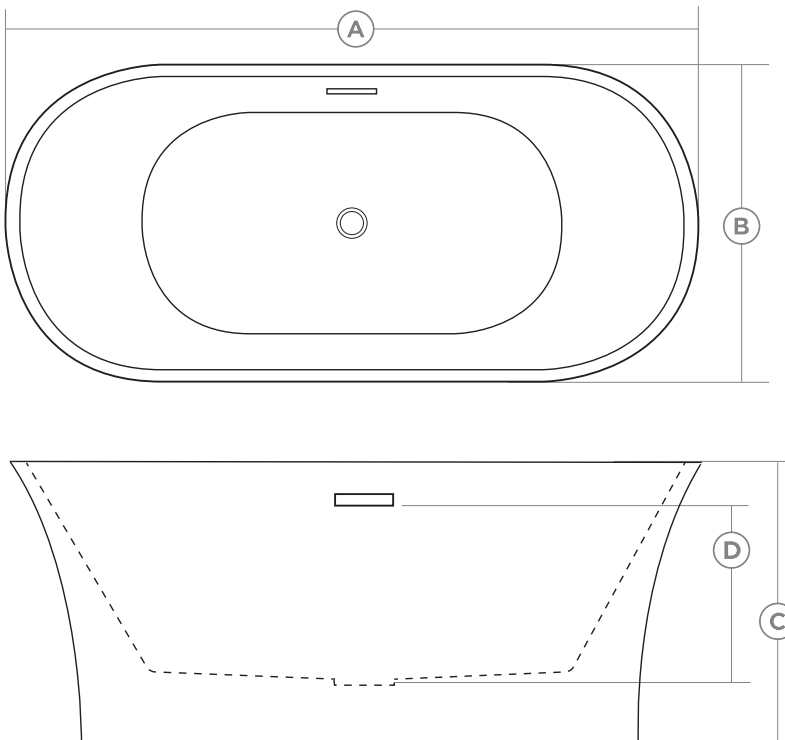

Penelope

Part # 44471

Features

- Seamless one-piece design
- Slotted overflow
- Clicker style pop-up drain
- Flow through style drain
- Internal steel frame
- Adjustable legs

Upgrades (See pg. 3-12 for details)

- Roughin EZ Drain
- 2 x ComfortWarm™
- VIBE Sound
- Colored drain options available
  (See pg. 8-9 in this section)

A Length	B Width	C Height	D Immersion Depth
66 ¼"	31 ½"	23 ⅝"	15"