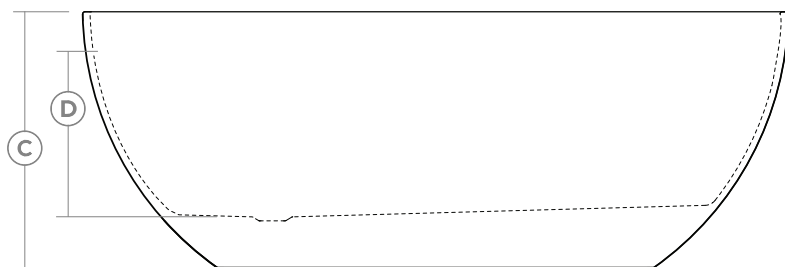

## Aida

**Part #**

46520

**Features**

- Matte finish
- Cast composite acrylic
- End drain
- Deep bathing well
- Includes color matching clicker drain

**Upgrades** (See pg. 7 for details)

- Roughin EZ Drain

A Length	B Width	C Height	D Immersion Depth
63"	34"	22 7/8"	16"