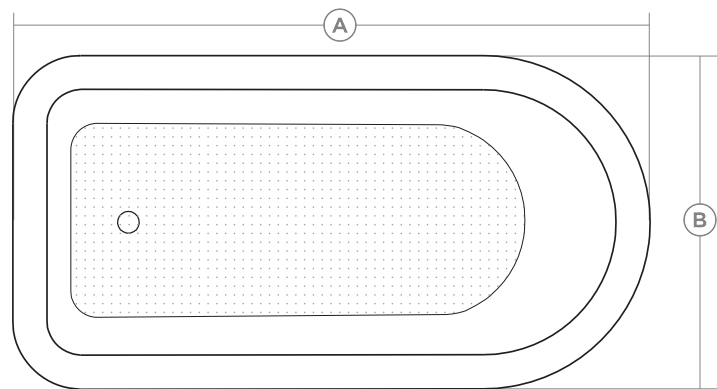

Upgrades (See pages 2-3 for detail)

- Colored feet : Brushed Nickel
- W&O Options

A Length	B Width	C Height	D Immersion Depth
59"	30 ¼"	23 ¼"	12 ¼"