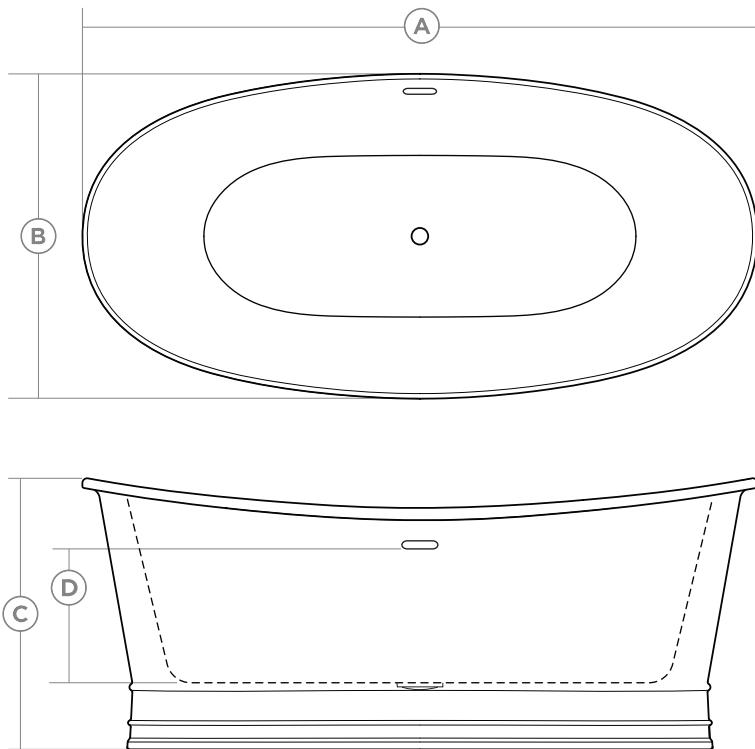

Sansa

Part # 44327

Features

- Seamless one-piece design
- Slotted overflow
- Clicker style pop-up drain
- Flow through style drain
- Internal steel frame
- Adjustable legs

Upgrades (See pg. 3-12 for details)

1. Roughin EZ Drain
   - VIBE Sound
   - Colored drain options available
2. (See pg. 8-9 in this section)

A Length	B Width	C Height	D Immersion Depth
69"	31 1/8"	27"	14"