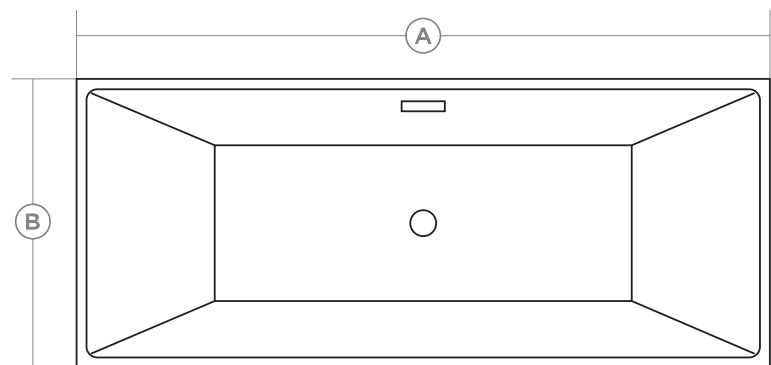

A Length	B Width	C Height	D Immersion Depth
66 ¾"	31 ½"	23 ¼"	16"