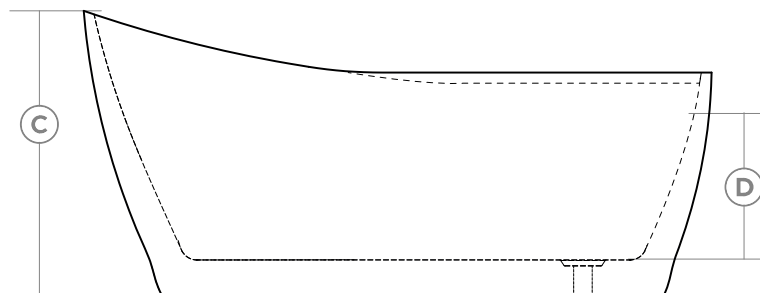

**Upgrades** (See pg. 3-12 for details)

- Chromatherapy
- Lateral Air
- Roughin EZ Drain
- ComfortWarm™
- VIBE Sound
- Aromatherapy
- Colored drain options available  
 (See pg. 8-9 in this section)

<b>A</b> Length	<b>B</b> Width	<b>C</b> Height	<b>D</b> Immersion Depth
60"	31 ½"	30"	15 ¾"