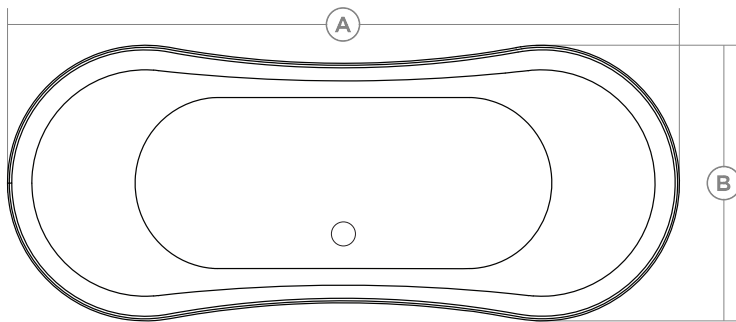

2 | Clawfoot Baths
Acrylic

A Length	B Width	C Height	D Immersion Depth
68"	28 ¼"	31"	11 ½"

Rhapsody

Part # 43171

Material

Acrylic

Features

- High gloss finish on interior & exterior surfaces
- Factory installed chrome legs
- Offset centre drain
- Smooth floor
- Gently sloping backrest

Upgrades (See pages 2-3 for detail)

- Colored feet : Matte Black, ORB, Brushed Nickel etc
- W&O Options