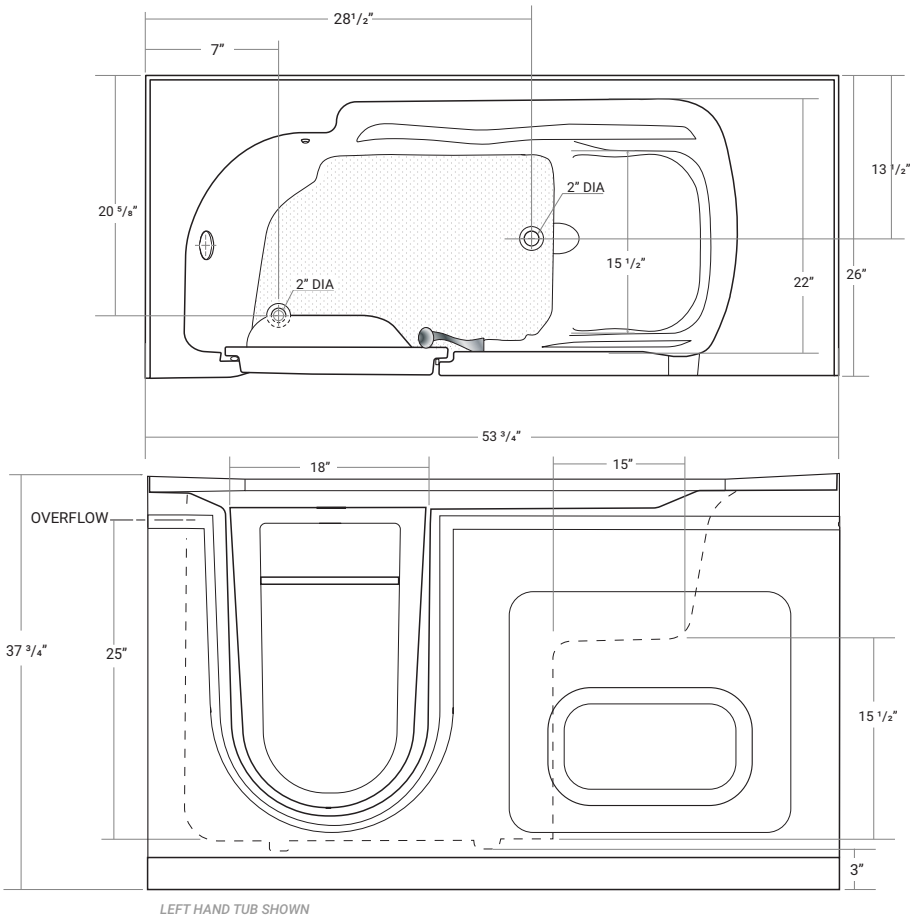

Independence 54

Part #

LH - 70031

RH - 70041

Dimensions

53 3/4" x 26" x 37 3/4"

Features

- Contoured built-in seat
- Stainless steel handle
- Textured bottom
- Deep bathing well
- Adjustable levelling feet
- Drains included

Upgrades (See pg. 2-6 for details)

- Chromatherapy
- Lateral Air
- Pure Bubbles
- HydroMassage
- ComfortWarm™
- VIBE Sound
- Aromatherapy