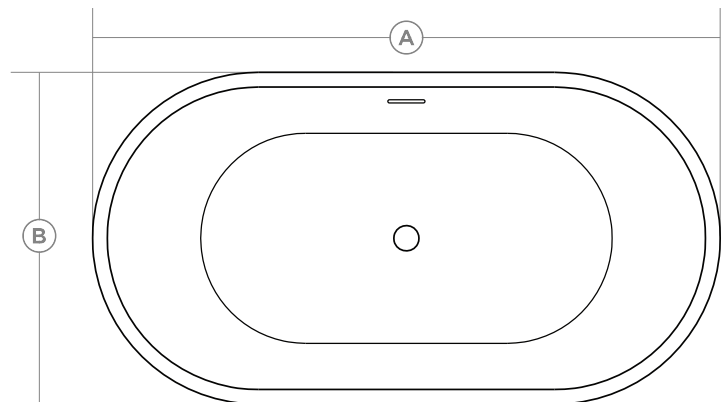

Upgrades (See pg. 3-12 for details)

- Roughin EZ Drain
- VIBE Sound
- Colored drain options available
  (See pg. 8-9 in this section)

A Length	B Width	C Height	D Immersion Depth
53 ¾"	31 ½"	23 ⅝"	15 ½"
59"	31 ½"	23 ⅝"	15 ¼"
63"	31 ⅜"	23 ⅝"	15 ⅞"
66 ⅞"	31 ½"	23 ⅝"	15 ½"