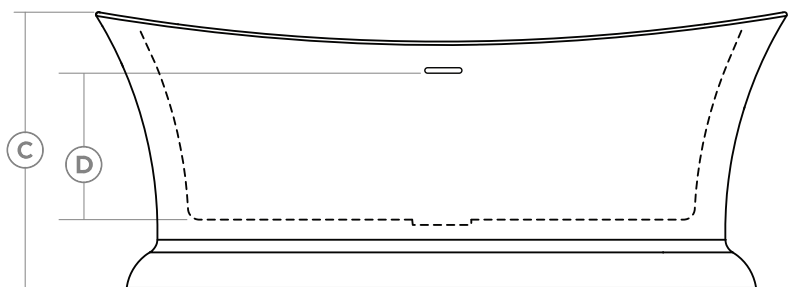

Upgrades (See pg. 3-12 for details)

- Roughin EZ Drain
- VIBE Sound
- Colored drain options available
  (See pg. 8-9 in this section)

A Length	B Width	C Height	D Immersion Depth
68 ¾"	31"	27 ⅜"	14"