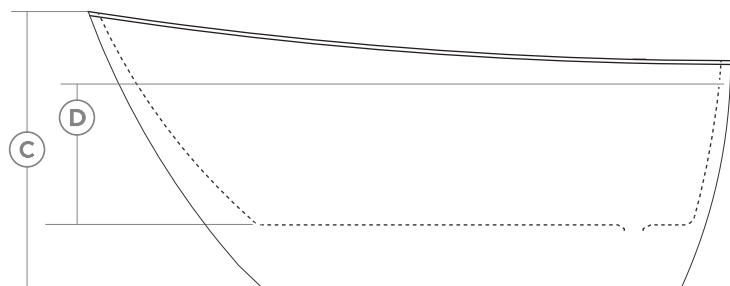

A Length	B Width	C Height	D Immersion Depth
54"	31 1/8"	28 3/8"	14 1/2"
59"	28"	27 3/4"	15 1/4"