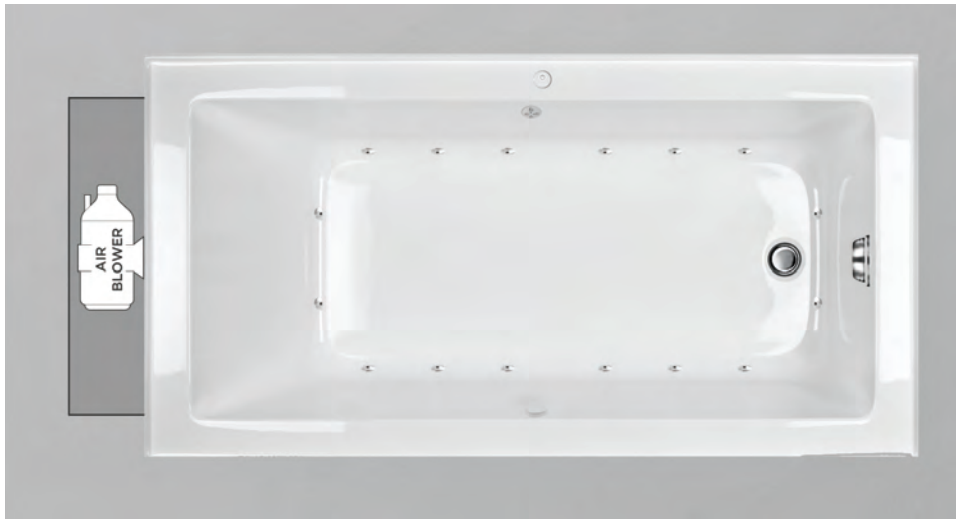

Standard Lateral Air and HydroMassage System for Alcove Bath

Lateral Air System

---

16 Jet Air System