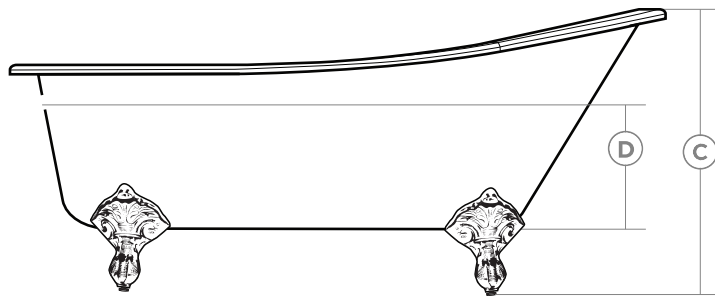

2 | Clawfoot Baths
Cast Iron

A Length	B Width	C Height	D Immersion Depth
61"	30 3/4"	29 3/8"	14"
66 7/8"	30 3/4"	29 3/8"	14"

Triton

Part #

61" - 48020

67" - 48022

Material

Cast Iron

Features

- Rolled rim
- Gently sloping backrest
- Smooth floor
- End drain
- Includes chrome legs, shipped separately

Upgrades (See page 3 for detail)

- W&O Options