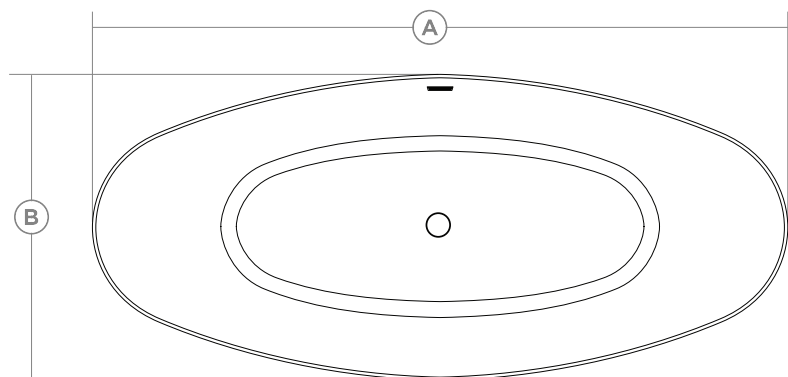

- Roughin EZ Drain
- 2 x ComfortWarm™
- VIBE Sound
- Colored drain options available  
(See pg. 8-9 in this section)

<b>A</b> Length	<b>B</b> Width	<b>C</b> Height	<b>D</b> Immersion Depth
68 ¼"	28 ½"	29 ¾"	14"