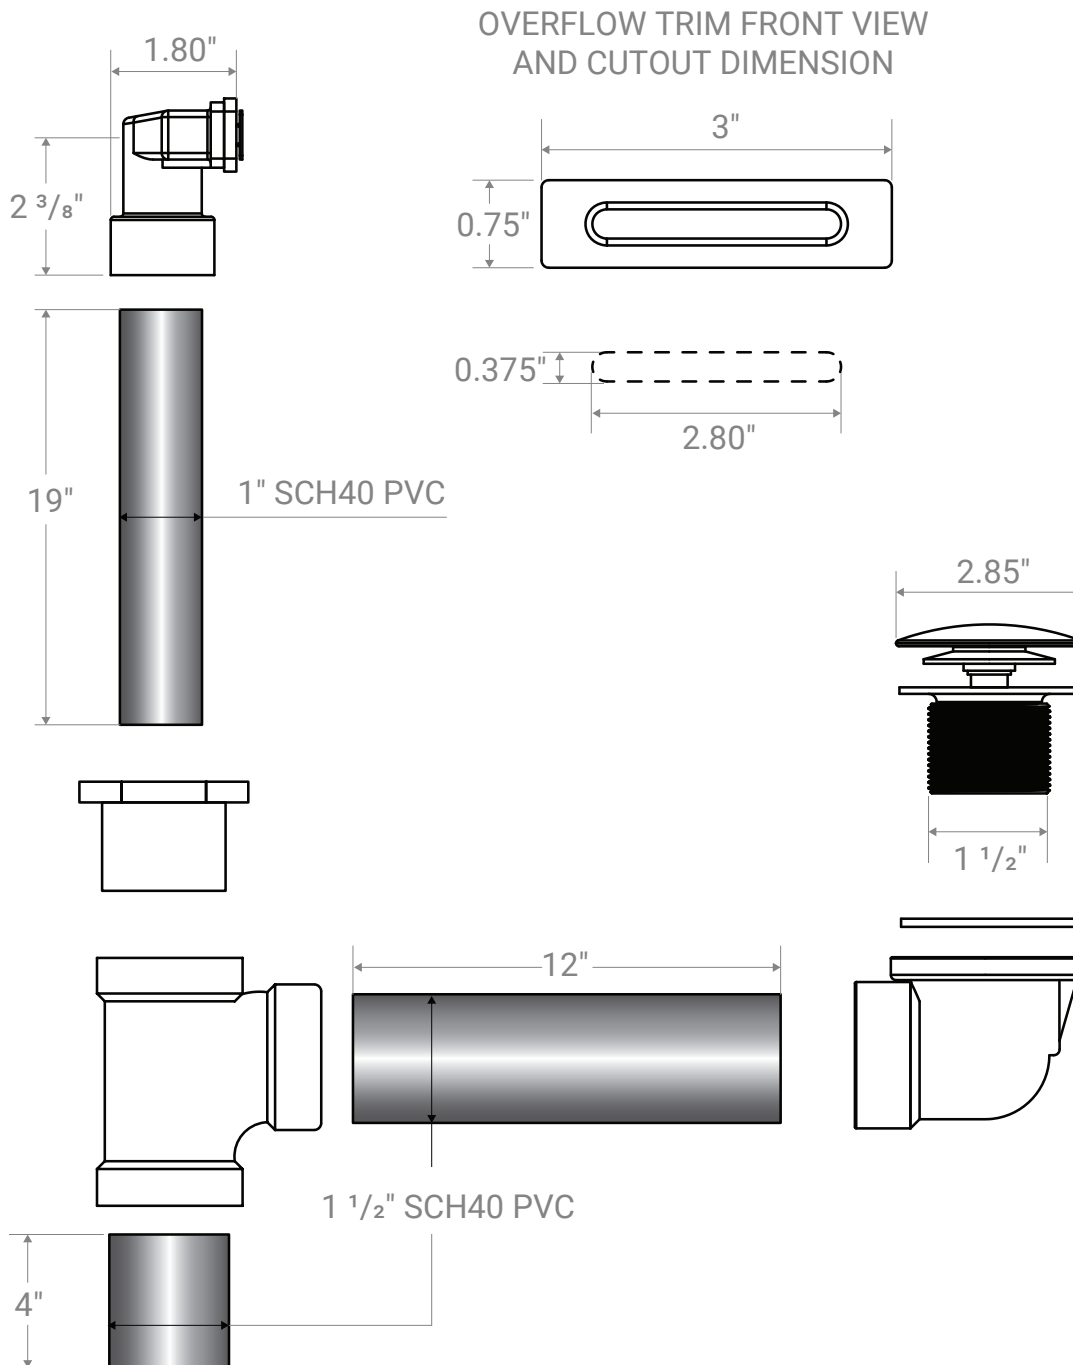

Linear Overflow and Drain for Clear Linear Series (Refer to Page 12)

Chrome	01065
Brushed Nickel	01066
Matte Black	01067

Design Features

- To be used on all Clear Linear series bath tubs.
- Kit includes linear overflow plate cover & clicker drain