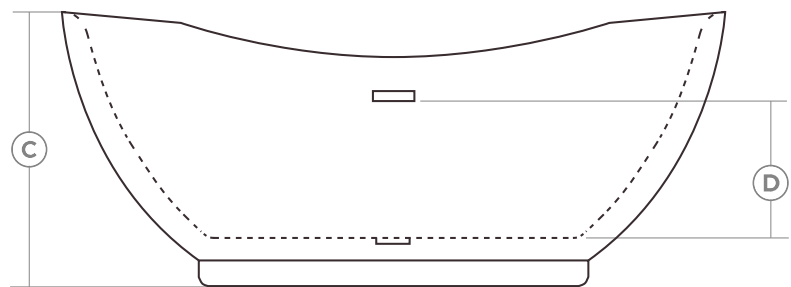

A Length	B Width	C Height	D Immersion Depth
66 ¼"	31 ⅛"	28 ¾"	14"