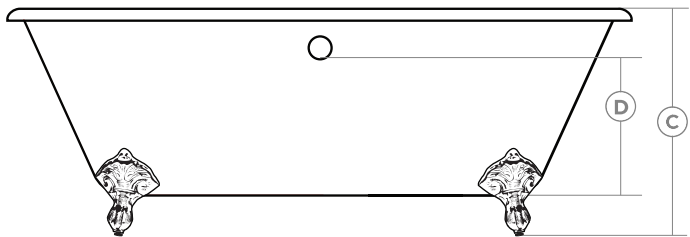

2 | Clawfoot Baths
Cast Iron

Cetus

Part #

60" - 48010

67" - 48012

Material

Cast Iron

Features

- Double ended bathing well
- Rolled rim
- Gently sloping backrest
- Smooth floor
- Offset centre drain
- Includes chrome legs, shipped separately

Upgrades (See page 3 for detail)

- W&O Options

A Length	B Width	C Height	D Immersion Depth
60"	30"	22 3/8"	14"
67"	30"	22 3/8"	14"