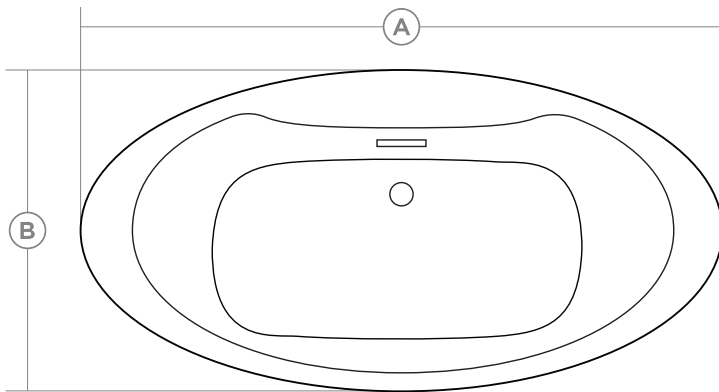

A Length	B Width	C Height	D Immersion Depth
67"	33 ½"	23 ¼"	14 ½"

Clarice

Part # 44407

Features

- Two-piece design
- Slotted overflow
- Clicker style pop-up drain
- Deck mount faucet compatible
- Flow through style drain
- Internal steel frame
- Adjustable legs

Upgrades (See pg. 3-12 for details)

- Chromatherapy
- Lateral Air
- Roughin EZ Drain
- 2 x ComfortWarm™
- VIBE Sound
- Aromatherapy
- Colored drain options available
  (See pg. 8-9 in this section)