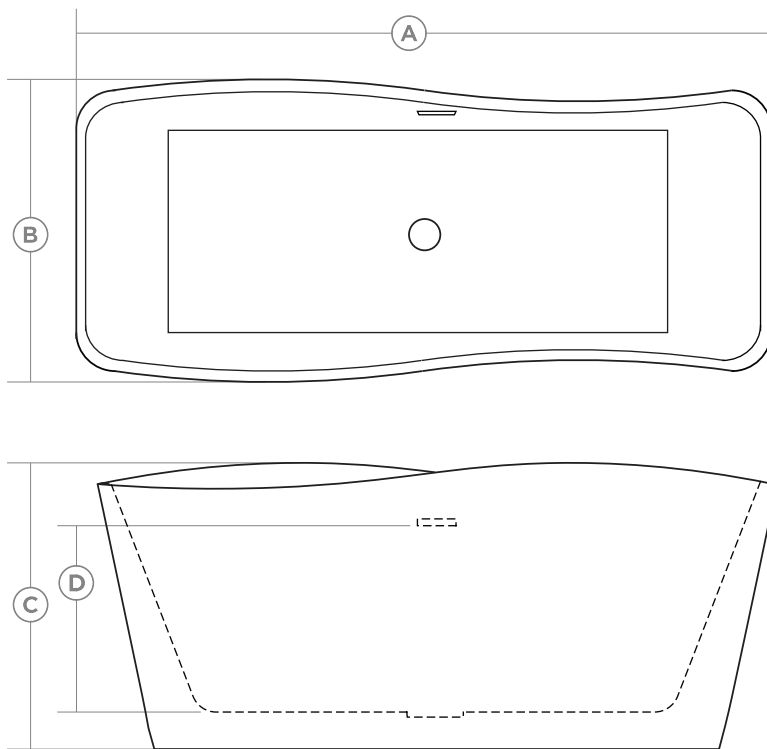

4 | Freestanding Baths
Acrylic

Simone

Part #

59" - 44286

67" - 44287

Features

- Seamless one-piece design
- Overflow cover included
- Clicker style pop-up drain
- Flow through style drain
- Internal steel frame
- Adjustable legs

Upgrades (See pg. 3-12 for details)

- Roughin EZ Drain
- VIBE Sound
- Colored drain options available
  (See pg. 8-9 in this section)

A Length	B Width	C Height	D Immersion Depth
59"	30 ¾"	25 ½"	15 ½"
67"	30 ¾"	25 ½"	15 ½"