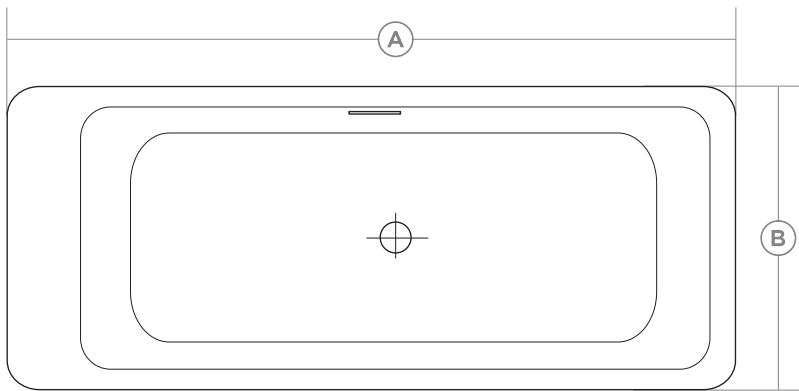

### Upgrades (See p. 7 for details)

- Roughin EZ Drain

A Length	B Width	C Height	D Immersion Depth
67 1/2"	31 1/2"	21 1/4"	16 1/2"

**4 | Freestanding Baths  
Composite**

**Sicilian**

**Part #** 46513

**Features**