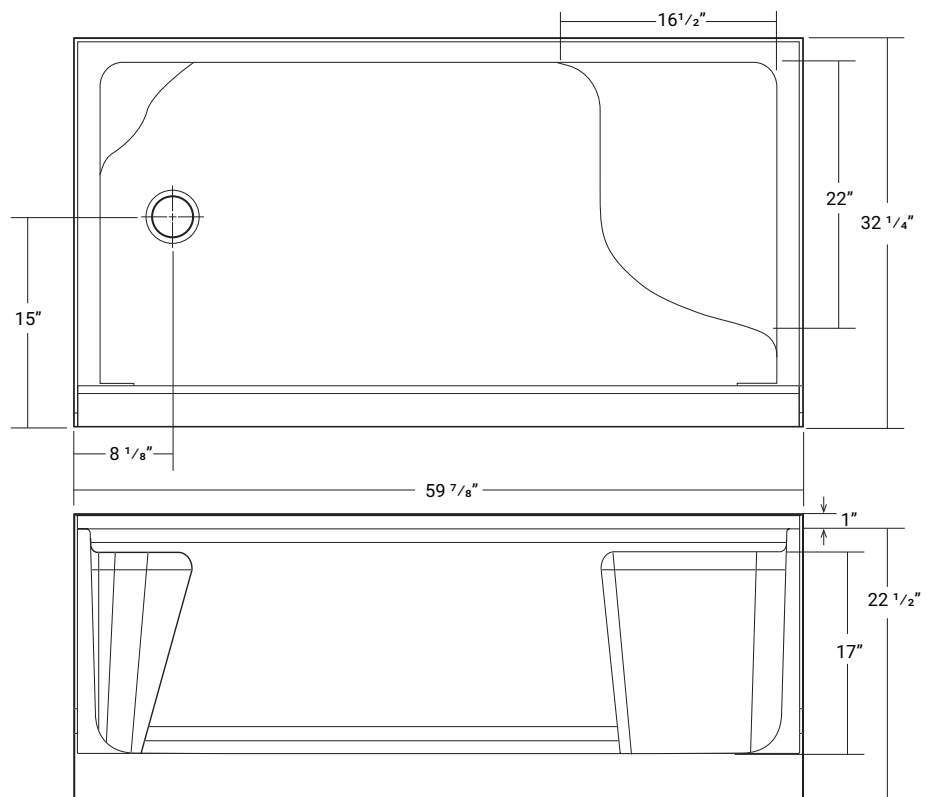

Compatible Shower Door

Abbott 60"

Part #

Chrome

57073