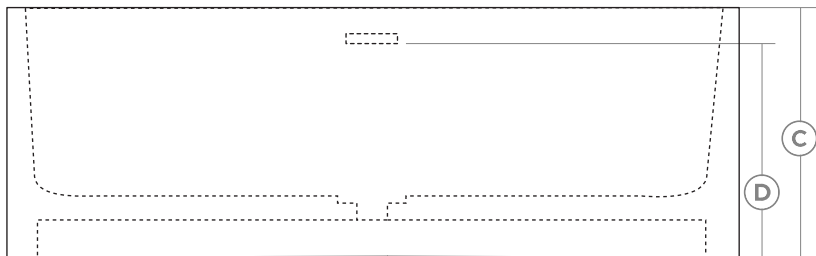

### Upgrades (See p. 7 for details)

- Roughin EZ Drain

A Length	B Width	C Height	D Immersion Depth
67 1/2"	31 1/2"	21 1/4"	16 1/2"

**4 | Freestanding Baths  
Composite**

**Sicilian**

**Part #** 46513

**Features**