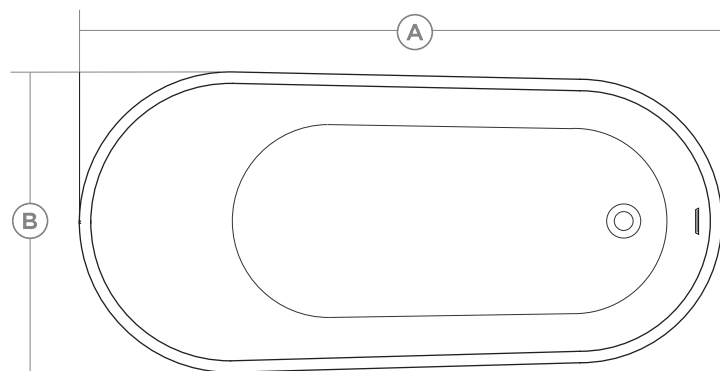

A Length	B Width	C Height	D Immersion Depth
54"	31 1/8"	28 3/8"	14 1/2"
59"	28"	27 3/4"	15 1/4"