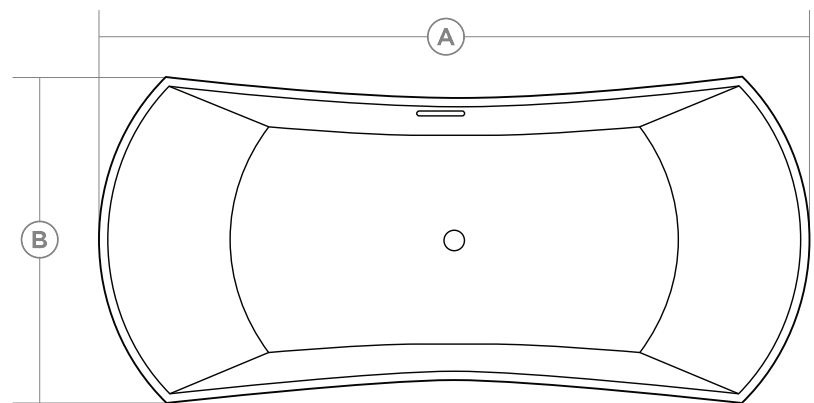

A Length	B Width	C Height	D Immersion Depth
68 ½"	31 ½"	26 ¾"	15 ¾"