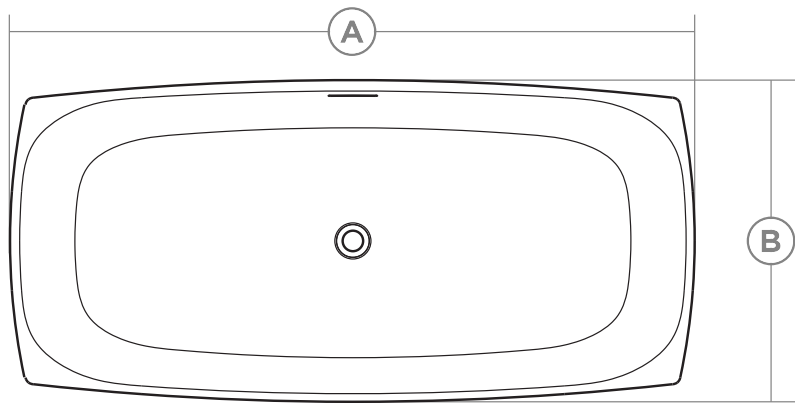

### Upgrades (See p. 7 for details)

- Roughin EZ Drain

A Length	B Width	C Height	D Immersion Depth
68"	40 1/2"	25 3/4"	13"

**4 | Freestanding Baths  
Composite**

**Juliet**

**Part #** 46521

**Features**

- Matte finish
- Cast composite acrylic
- Centre drain
- Deep bathing well
- Includes color matching clicker drain