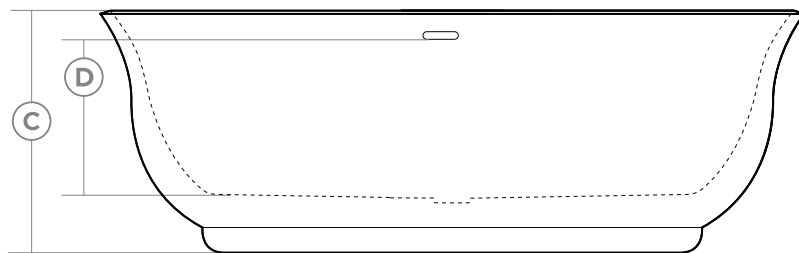

A Length	B Width	C Height	D Immersion Depth
66 7/8"	29 1/2"	22 7/8"	14 1/4"