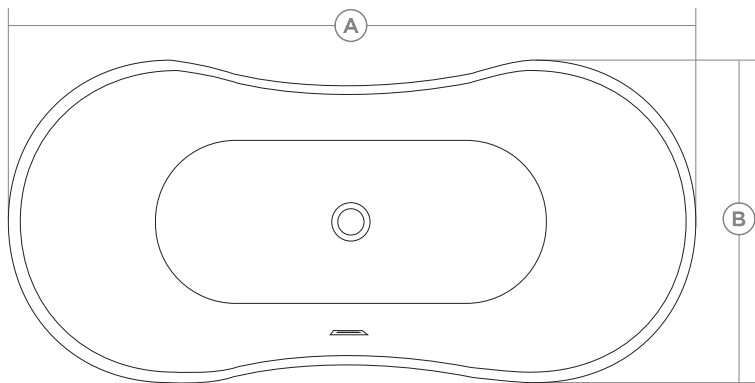

**4 | Freestanding Baths
Composite**

Palermo

Part # 46507

Features

- Gloss finish
- Cast composite acrylic
- Centre drain
- Deep bathing well
- Includes color matching clicker drain

Upgrades (See p. 7 for details)

- Roughin EZ Drain

A Length	B Width	C Height	D Immersion Depth
63 3/8"	28"	22 1/4"	15"