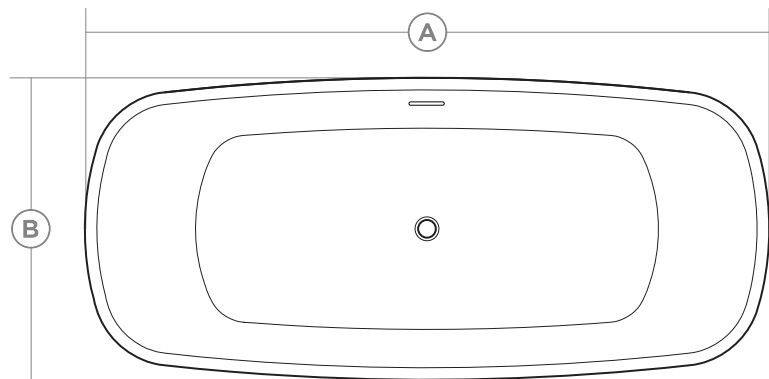

A Length	B Width	C Height	D Immersion Depth
66 7/8"	29 1/2"	22 7/8"	14 1/4"