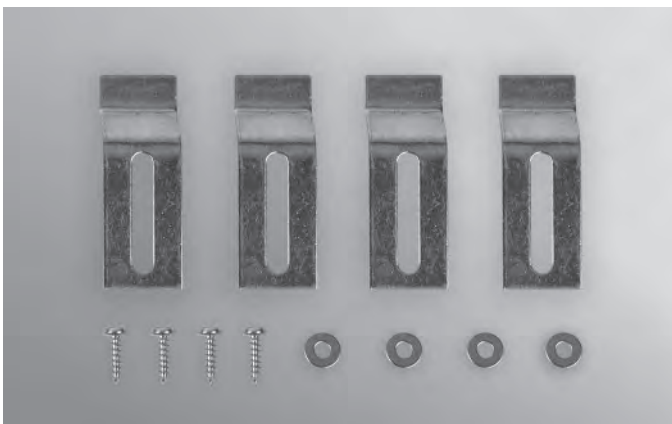

04000

Description

Undermount Installation Kit