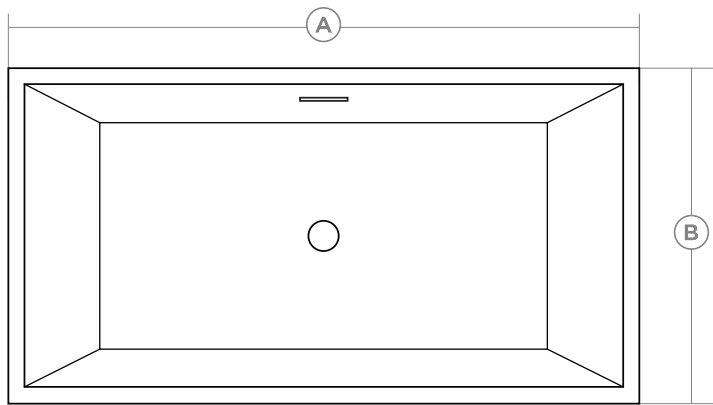

4 | Freestanding Baths
Acrylic

A Length	B Width	C Height	D Immersion Depth
59"	31 1/2"	23 5/8"	15 1/4"

Cadence

Part # 44403

Features

- Seamless one-piece design
- Slotted overflow
- Clicker style pop-up drain
- Flow through style drain
- Internal steel frame
- Adjustable legs

Upgrades (See pg. 3-12 for details)

- Roughin EZ Drain
- 2 x ComfortWarm™
- VIBE Sound
- Colored drain options available (See pg. 8-9 in this section)