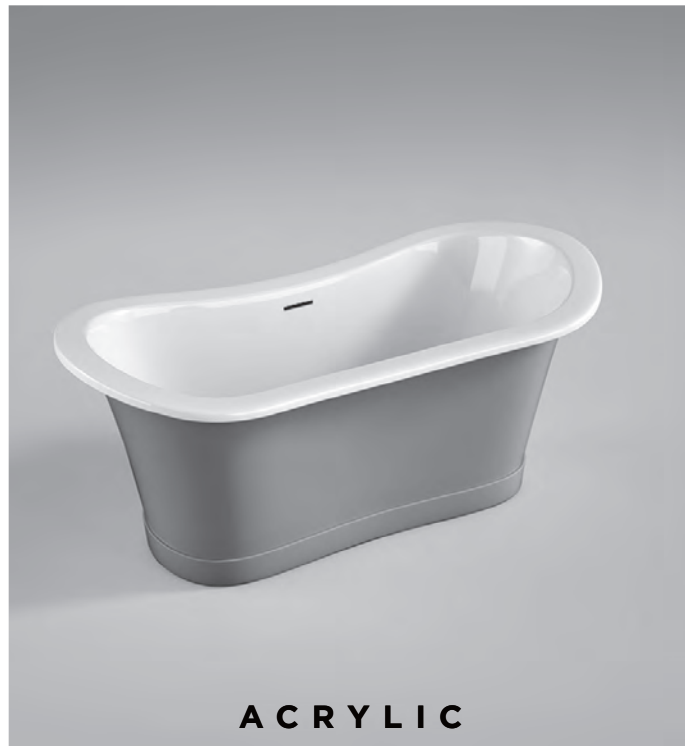

A Length	B Width	C Height	D Immersion Depth
67"	29 ½"	27"	14"

Hawthorne

Part #

White - 44361

Grey - 44362

Features

- Seamless one-piece design
- White or Grey finish
- Slotted overflow
- Clicker style pop-up drain
- Flow through style drain
- Internal steel frame
- Adjustable legs

Upgrades (See pg. 3-12 for details)

- Roughin EZ Drain
- VIBE Sound
- Colored drain options available
  (See pg. 8-9 in this section)