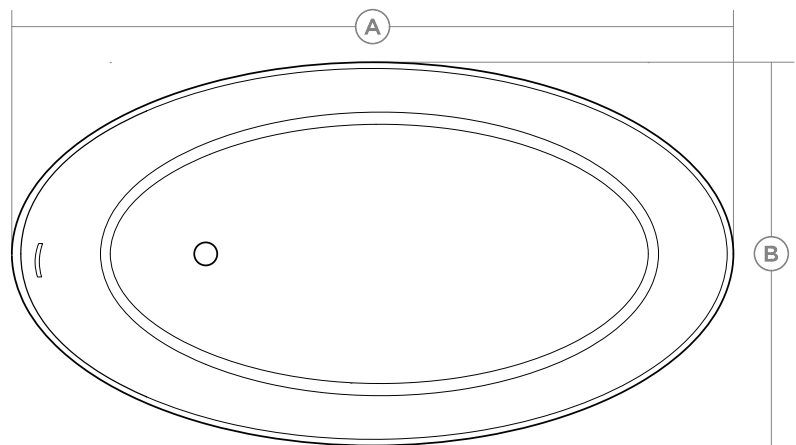

## Aida

**Part #**

46520

**Features**

- Matte finish
- Cast composite acrylic
- End drain
- Deep bathing well
- Includes color matching clicker drain

**Upgrades** (See pg. 7 for details)

- Roughin EZ Drain

A Length	B Width	C Height	D Immersion Depth
63"	34"	22 7/8"	16"