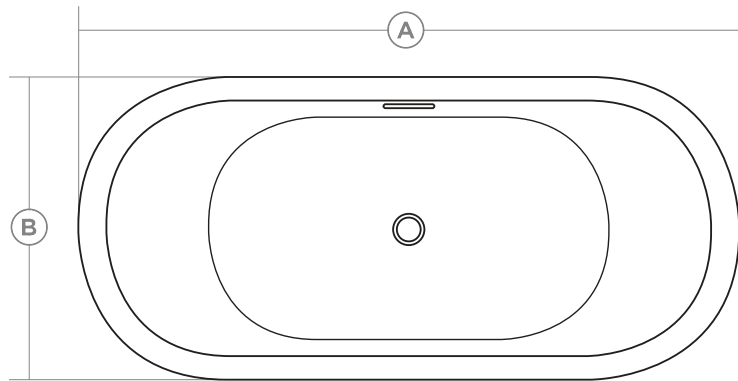

A Length	B Width	C Height	D Immersion Depth
66 7/8"	31 1/4"	23 1/2"	14 7/8"