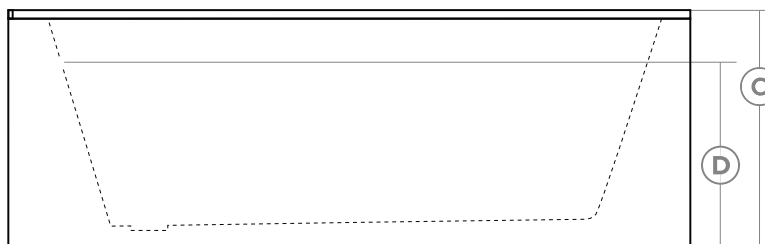

LH 44601

A Length	B Width	C Height	D Immersion Depth
59"	32 ¼"	23"	15 ½"

Niche

Part

LH - 44601

RH - 44602

Features

- Seamless one-piece design
- Overflow plate included
- Designed for corner installations
- Includes tiling flange not installed
- Clicker style pop-up drain
- Flow through style drain
- Internal steel frame
- Adjustable legs

Upgrades (See pg. 2-6 for details)

- Chromatherapy
- Lateral Air
- Roughin EZ Drain
- ComfortWarm™
- VIBE Sound
- Aromatherapy
- Colored drain options available
  (See pg. 5 in this section)