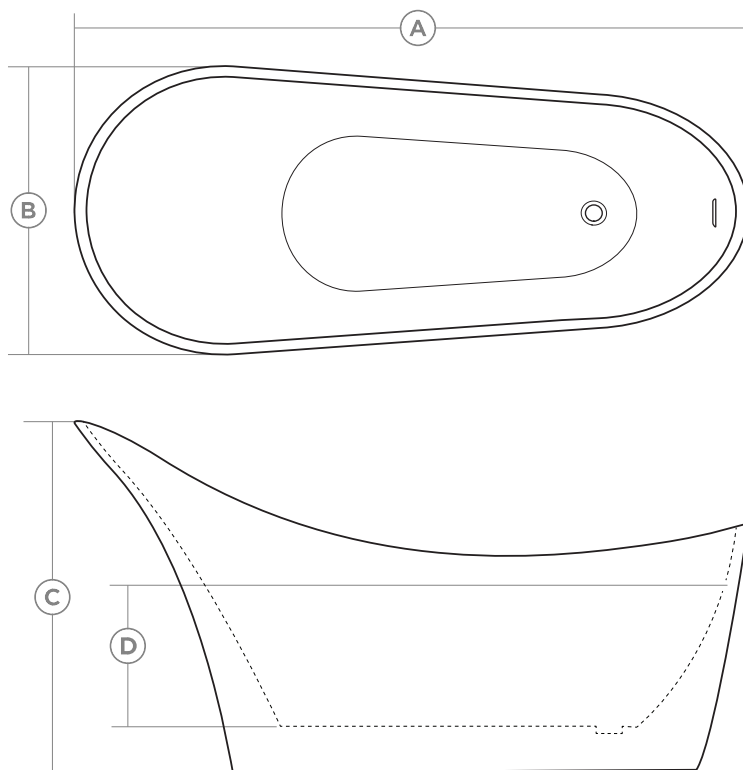

Upgrades (See pg. 3-12 for details)

- Roughin EZ Drain
- VIBE Sound
- Colored drain options available
  (See pg. 8-9 in this section)

A Length	B Width	C Height	D Immersion Depth
67"	29"	33"	15"