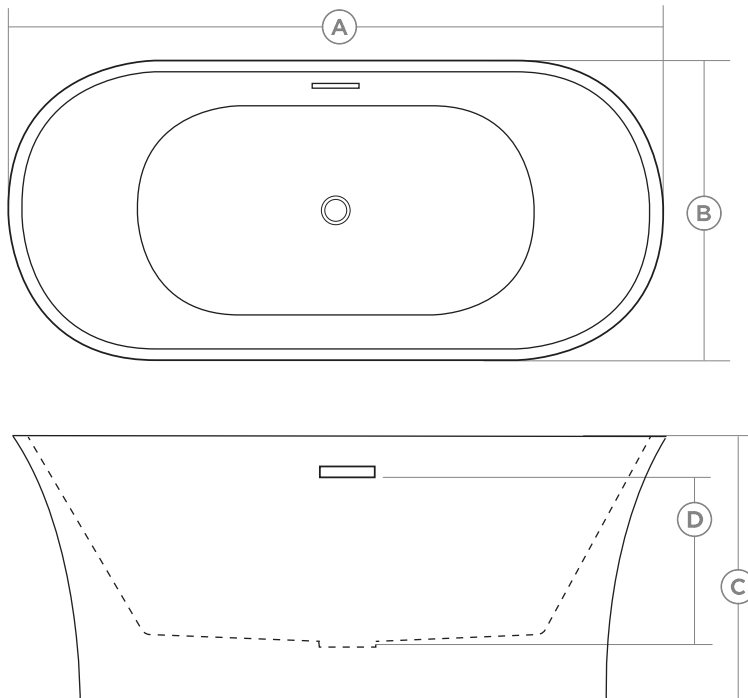

A Length	B Width	C Height	D Immersion Depth
66 1/4"	31 1/2"	23 5/8"	15"

Eve

Part # 44481

Features

- Seamless one-piece design
- Slotted overflow
- Clicker style pop-up drain
- Flow through style drain
- Internal steel frame
- Adjustable legs
- Grey Exterior Skirt
- For white see Penelope pg. 43

Upgrades (See pg. 3-12 for details))

- Roughin EZ Drain
- 2 x ComfortWarm™
- VIBE Sound
- Colored drain options available
  (See pg. 8-9 in this section)