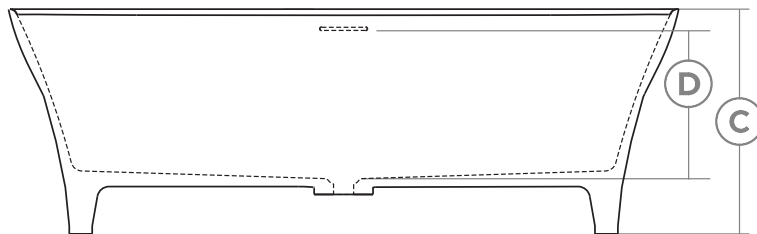

### Upgrades (See p. 7 for details)

- Roughin EZ Drain

A Length	B Width	C Height	D Immersion Depth
68"	40 1/2"	25 3/4"	13"

**4 | Freestanding Baths  
Composite**

**Juliet**

**Part #** 46521

**Features**

- Matte finish
- Cast composite acrylic
- Centre drain
- Deep bathing well
- Includes color matching clicker drain