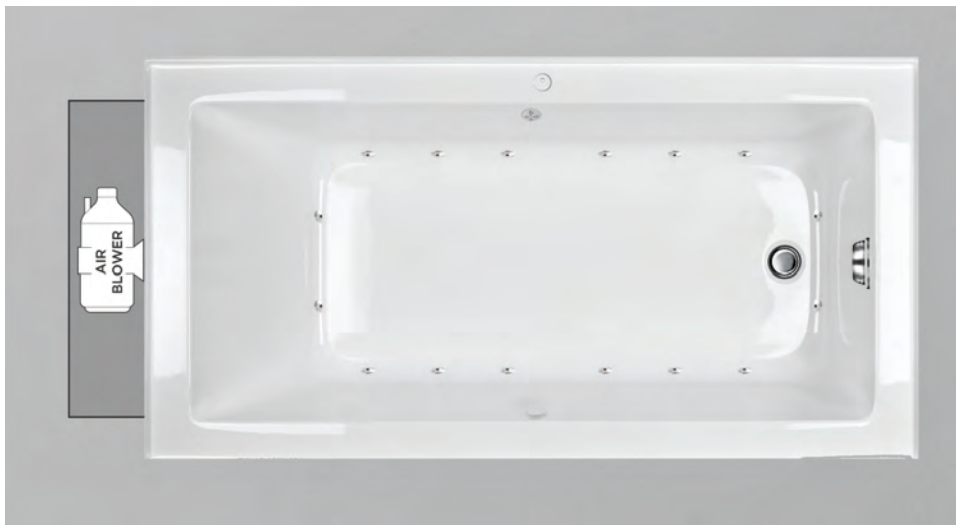

Standard Lateral Air System for Drop-In Bath

Rectangular End Drain

16 Jet Air System