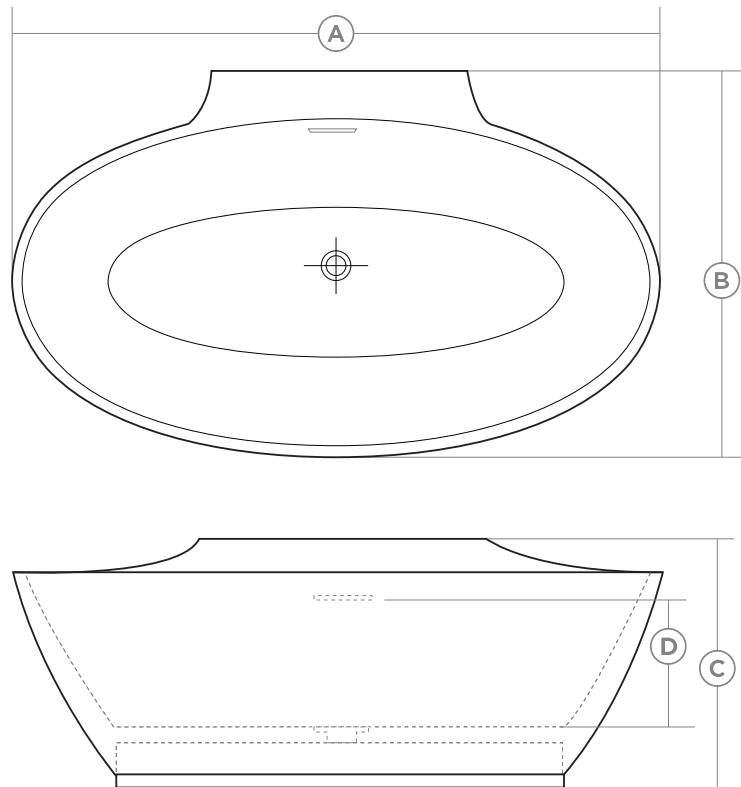

Upgrades (See p. 7 for details)

- Roughin EZ Drain

A Length	B Width	C Height	D Immersion Depth
68"	40 1/2"	25 3/4"	13"