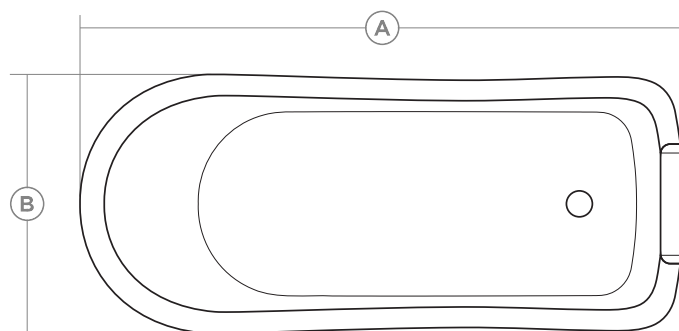

Upgrades (See pages 2-3 for detail)

- Colored feet : Matte Black, ORB, Brushed Nickel etc
- W&O Options

	A Length	B Width	C Height	D Immersion Depth
	60 ½"	28 ¾"	30 ⅜"	12 ⅞"
	66 ½"	28 ¾"	31 ¼"	12 ⅞"