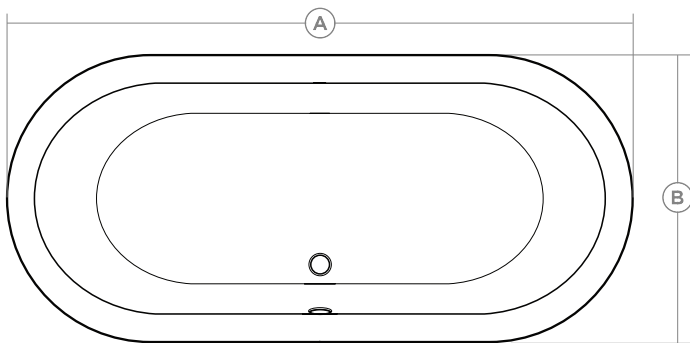

2 | Clawfoot Baths
Cast Iron

Cetus

Part #

60" - 48010

67" - 48012

Material

Cast Iron

Features

- Double ended bathing well
- Rolled rim
- Gently sloping backrest
- Smooth floor
- Offset centre drain
- Includes chrome legs, shipped separately

Upgrades (See page 3 for detail)

- W&O Options

A Length	B Width	C Height	D Immersion Depth
60"	30"	22 3/8"	14"
67"	30"	22 3/8"	14"