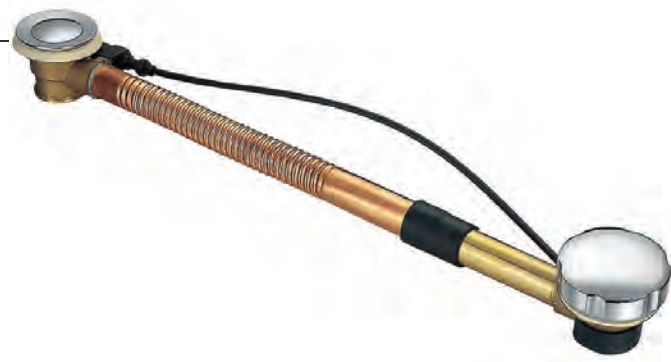

Waste & Overflow Kit Part #

Polished Chrome	01090