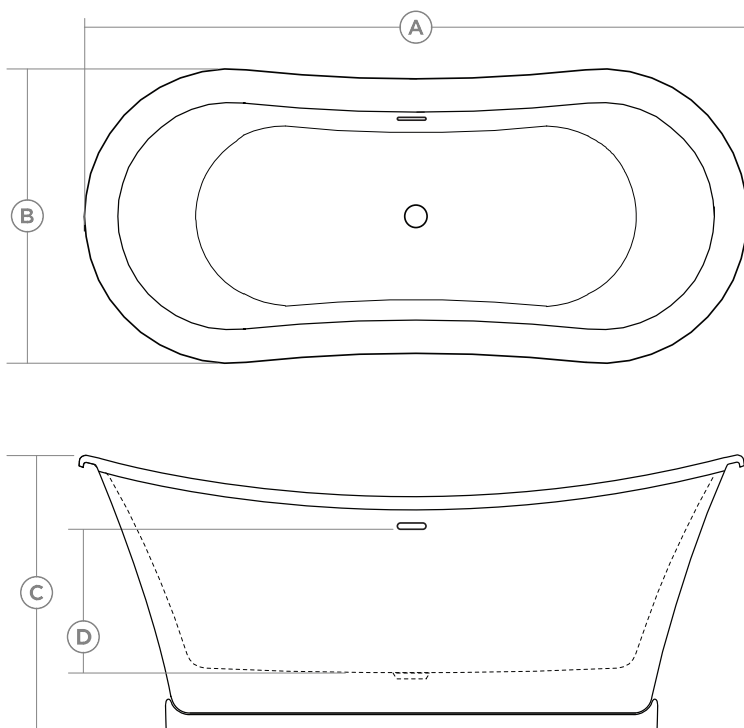

A Length	B Width	C Height	D Immersion Depth
67"	29 ½"	27"	14"

Hawthorne

Part #

White - 44361

Grey - 44362

Features

- Seamless one-piece design
- White or Grey finish
- Slotted overflow
- Clicker style pop-up drain
- Flow through style drain
- Internal steel frame
- Adjustable legs

Upgrades (See pg. 3-12 for details)

- Roughin EZ Drain
- VIBE Sound
- Colored drain options available
  (See pg. 8-9 in this section)