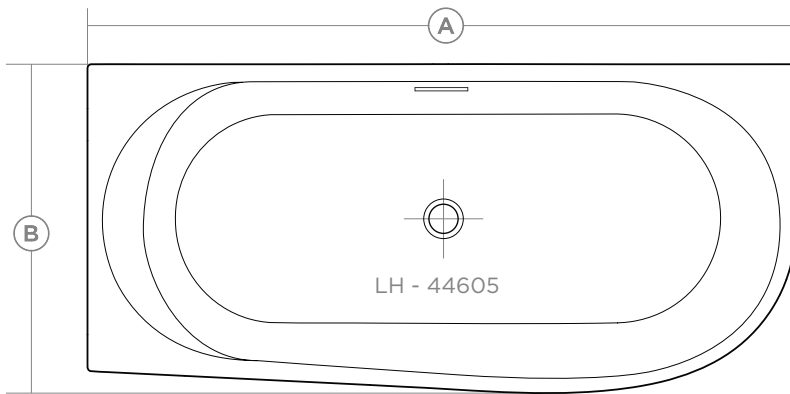

Milla

Part #

LH - 44605

RH - 44606

Features

- Seamless one-piece design
- Slotted overflow
- Designed for corner installations
- Includes tiling flange not installed
- Clicker style pop-up drain
- Flow through style drain
- Internal steel frame
- Adjustable legs

Upgrades (See pg. 2-6 for details)

- Chromatherapy
- Roughin EZ Drain
- VIBE Sound
- Aromatherapy
- Colored drain options available (See pg. 5 in this section)

A Length	B Width	C Height	D Immersion Depth
59"	30 3/4"	23 5/8"	15 1/2"