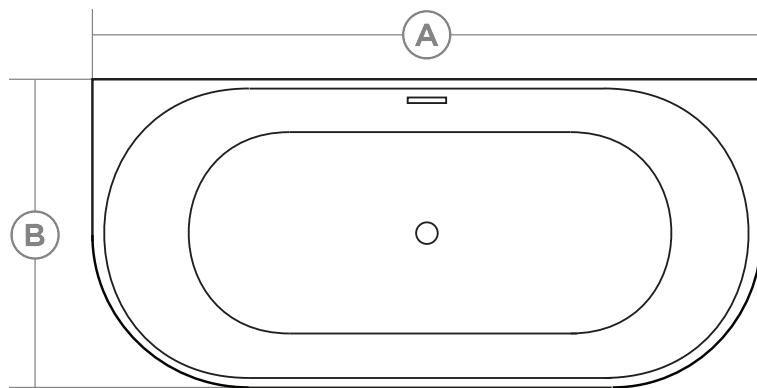

Rochelle

Part #

59" - 44275

67" - 44276

Features

- Seamless one-piece design
- Slotted overflow
- Includes tiling flange not installed
- Finished on all sides
- Clicker style pop-up drain
- Flow through style drain
- Internal steel frame
- Adjustable legs

Upgrades (See pg. 2-6 for details)

- Chromatherapy
- Lateral Air
- Roughin EZ Drain
- 2 x ComfortWarm™
- VIBE Sound
- Aromatherapy
- Colored drain options available (See pg. 5 in this section)

A Length	B Width	C Height	D Immersion Depth
59"	31 ½"	23 ¼"	15 ⅞"
66 ⅞"	31 ½"	23 ¼"	15 ⅞"