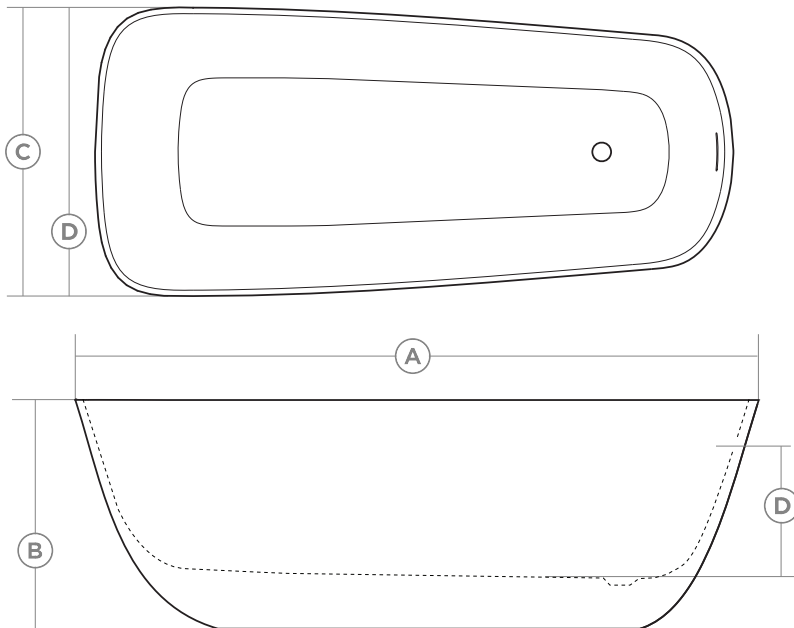

Upgrades (See p. 7 for details)

- Roughin EZ Drain

A Length	B Width	C Height	D Immersion Depth
66 5/8"	30 1/4"	21"	17"